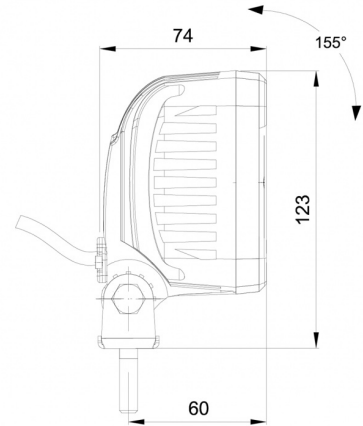

# WORK LIGHTS

467 LED-10M

LED worklamp | 12/50V | square | 1600 lumen | 10m cable

EAN: 5414184017788

10 m kabel / cable

## Specifications

Characteristics	Plastic body, matt black finish. Insensitive to corrosion.	Mounting	Bolt
Colour of LEDs	White	Number of LEDs	9
Colour of lens	Clear	Operating voltage	12V - 50V
Connection	Open cable ends	Operation temperature	-30°C / +65°C
Dimensions	100 x 100 x 74 mm	Supplied with	Mounting screws
EMC	EMC R10	To be ordered by	1
EMC R10	Yes	Type	Square
IP-degree	IP68	Watt	13,50 Watt
Length of cable (m)	10 m	Weight (kg)	0,605 Kg
Light source	LED		
Lumen	1600		
Lumen range	Medium (800 - 2000 Lumen)		