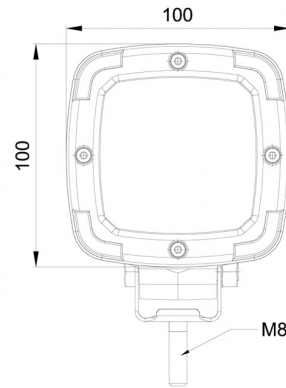

# WORK LIGHTS

467 LED-10M

LED worklamp | 12/50V | square | 1600 lumen | 10m cable

EAN: 5414184017788

10 m kabel / cable

## Specifications

Characteristics	Plastic body, matt black finish. Insensitive to corrosion.
Colour of LEDs	White
Colour of lens	Clear
Connection	Open cable ends
Dimensions	100 x 100 x 74 mm
EMC	EMC R10
EMC R10	Yes
IP-degree	IP68
Length of cable (m)	10 m
Light source	LED
Lumen	1600
Lumen range	Medium (800 - 2000 Lumen)

Mounting	Bolt
Number of LEDs	9
Operating voltage	12V - 50V
Operation temperature	-30°C / +65°C
Supplied with	Mounting screws
To be ordered by	1
Type	Square
Watt	13,50 Watt
Weight (kg)	0,605 Kg