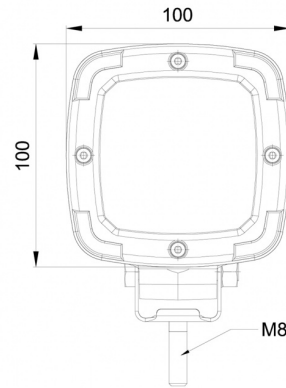

# WORK LIGHTS

467 LED-10M

LED worklamp | 12/50V | square | 1600 lumen | 10m cable

EAN: 5414184017788

10 m kabel / cable

## Specifications

Characteristics	Plastic body, matt black finish. Insensitive to corrosion.	Mounting	Bolt
Colour of LEDs	White	Number of LEDs	9
Colour of lens	Clear	Operating voltage	12V - 50V
Connection	Open cable ends	Operation temperature	-30°C / +65°C
Dimensions	100 x 100 x 74 mm	Supplied with	Mounting screws
EMC	EMC R10	To be ordered by	1
EMC R10	Yes	Type	Square
IP-degree	IP68	Watt	13,50 Watt
Length of cable (m)	10 m	Weight (kg)	0,605 Kg
Light source	LED		
Lumen	1600		
Lumen range	Medium (800 - 2000 Lumen)		