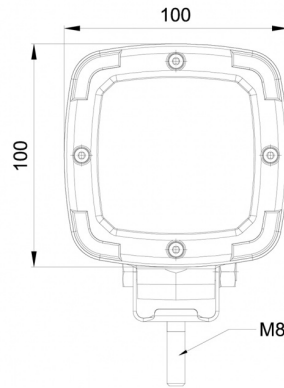

# WORK LIGHTS

467 LED-10M

LED worklamp | 12/50V | square | 1600 lumen | 10m cable

EAN: 5414184017788

10 m kabel / cable

## Specifications

Characteristics	Plastic body, matt black finish. Insensitive to corrosion.
Colour of LEDs	White
Colour of lens	Clear
Connection	Open cable ends
Dimensions	100 x 100 x 74 mm
EMC	EMC R10
EMC R10	Yes
IP-degree	IP68
Length of cable (m)	10 m
Light source	LED
Lumen	1600
Lumen range	Medium (800 - 2000 Lumen)

Mounting	Bolt
Number of LEDs	9
Operating voltage	12V - 50V
Operation temperature	-30°C / +65°C
Supplied with	Mounting screws
To be ordered by	1
Type	Square
Watt	13,50 Watt
Weight (kg)	0,605 Kg