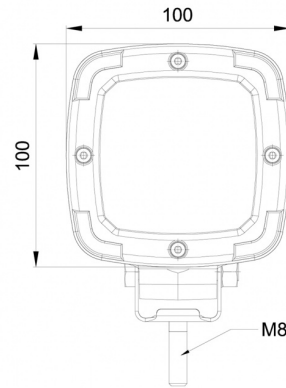

WORK LIGHTS

467 LED-10M

LED worklamp | 12/50V | square | 1600 lumen | 10m cable

EAN: 5414184017788

10 m kabel / cable

Specifications

Characteristics	Plastic body, matt black finish. Insensitive to corrosion.
Colour of LEDs	White
Colour of lens	Clear
Connection	Open cable ends
Dimensions	100 x 100 x 74 mm
EMC	EMC R10
EMC R10	Yes
IP-degree	IP68
Length of cable (m)	10 m
Light source	LED
Lumen	1600
Lumen range	Medium (800 - 2000 Lumen)

Mounting	Bolt
Number of LEDs	9
Operating voltage	12V - 50V
Operation temperature	-30°C / +65°C
Supplied with	Mounting screws
To be ordered by	1
Type	Square
Watt	13,50 Watt
Weight (kg)	0,605 Kg