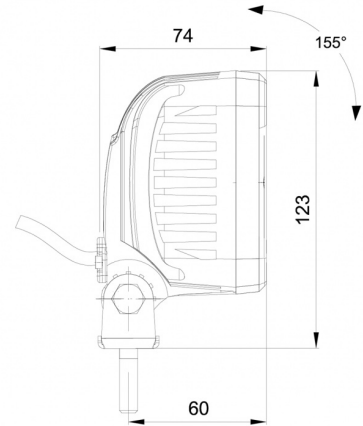

# WORK LIGHTS

467 LED-10M

LED worklamp | 12/50V | square | 1600 lumen | 10m cable

EAN: 5414184017788

10 m kabel / cable

## Specifications

Characteristics	Plastic body, matt black finish. Insensitive to corrosion.
Colour of LEDs	White
Colour of lens	Clear
Connection	Open cable ends
Dimensions	100 x 100 x 74 mm
EMC	EMC R10
EMC R10	Yes
IP-degree	IP68
Length of cable (m)	10 m
Light source	LED
Lumen	1600
Lumen range	Medium (800 - 2000 Lumen)

Mounting	Bolt
Number of LEDs	9
Operating voltage	12V - 50V
Operation temperature	-30°C / +65°C
Supplied with	Mounting screws
To be ordered by	1
Type	Square
Watt	13,50 Watt
Weight (kg)	0,605 Kg