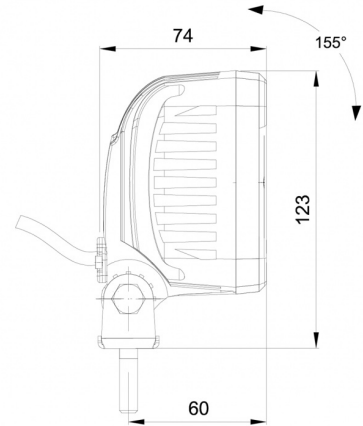

WORK LIGHTS

467 LED-10M

LED worklamp | 12/50V | square | 1600 lumen | 10m cable

EAN: 5414184017788

10 m kabel / cable

Specifications

Characteristics	Plastic body, matt black finish. Insensitive to corrosion.
Colour of LEDs	White
Colour of lens	Clear
Connection	Open cable ends
Dimensions	100 x 100 x 74 mm
EMC	EMC R10
EMC R10	Yes
IP-degree	IP68
Length of cable (m)	10 m
Light source	LED
Lumen	1600
Lumen range	Medium (800 - 2000 Lumen)

Mounting	Bolt
Number of LEDs	9
Operating voltage	12V - 50V
Operation temperature	-30°C / +65°C
Supplied with	Mounting screws
To be ordered by	1
Type	Square
Watt	13,50 Watt
Weight (kg)	0,605 Kg