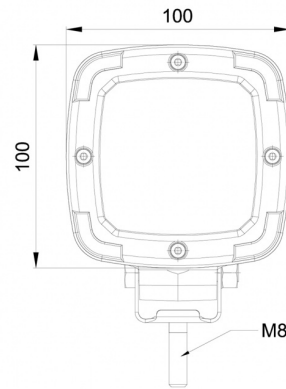

WORK LIGHTS

467 LED-DEU

LED worklamp | 12-50V | square | 1600 lumen

EAN: 5414184001930

Specifications

| | | | |
|---------------------|--|-----------------------|---------------------------|
| ADR approved | Yes | Lumen range | Medium (800 - 2000 Lumen) |
| Characteristics | Plastic body, matt black finish. Insensitive to corrosion. | Mounting | Bolt |
| Color | White | Number of LEDs | 9 |
| Colour of LEDs | White | Operating voltage | 12V - 50V |
| Colour of lens | Clear | Operation temperature | -30°C / +65°C |
| Connection | Built in Deutsch connector at the back | Packing | POS packaging |
| Dimensions | 100 x 100 x 74 mm | Supplied with | Mounting screws |
| EMC | EMC R10 | To be ordered by | 1 |
| EMC R10 | Yes | Type | Square |
| IP-degree | IP68 | Watt | 13,50 Watt |
| Kelvin value | 6000K | Weight (kg) | 0,502 Kg |
| Length of cable (m) | N/A | | |
| Light source | LED | | |
| Lumen | 1600 | | |