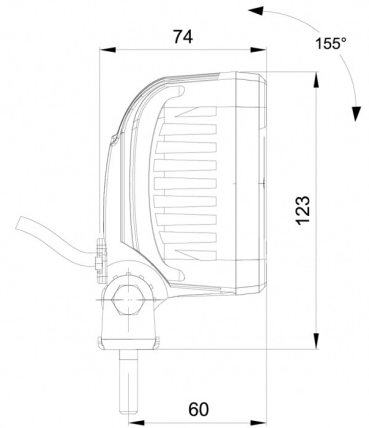

# WORK LIGHTS

467 LED-DEU

LED worklamp | 12-50V | square | 1600 lumen

EAN: 5414184001930

## Specifications

ADR approved	Yes	Lumen range	Medium (800 - 2000 Lumen)
Characteristics	Plastic body, matt black finish. Insensitive to corrosion.	Mounting	Bolt
Color	White	Number of LEDs	9
Colour of LEDs	White	Operating voltage	12V - 50V
Colour of lens	Clear	Operation temperature	-30°C / +65°C
Connection	Built in Deutsch connector at the back	Packing	POS packaging
Dimensions	100 x 100 x 74 mm	Supplied with	Mounting screws
EMC	EMC R10	To be ordered by	1
EMC R10	Yes	Type	Square
IP-degree	IP68	Watt	13,50 Watt
Kelvin value	6000K	Weight (kg)	0,502 Kg
Length of cable (m)	N/A		
Light source	LED		
Lumen	1600		