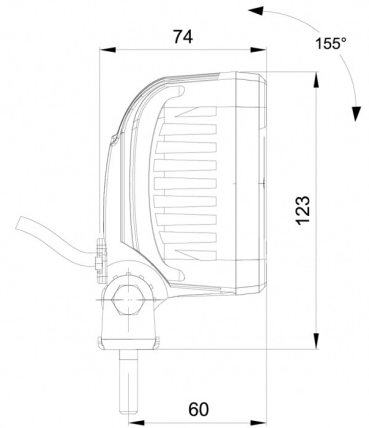

WORK LIGHTS

467 LED-DEU

LED worklamp | 12-50V | square | 1600 lumen

EAN: 5414184001930

Specifications

| | | | |
|---------------------|--|-----------------------|---------------------------|
| ADR approved | Yes | Lumen range | Medium (800 - 2000 Lumen) |
| Characteristics | Plastic body, matt black finish. Insensitive to corrosion. | Mounting | Bolt |
| Color | White | Number of LEDs | 9 |
| Colour of LEDs | White | Operating voltage | 12V - 50V |
| Colour of lens | Clear | Operation temperature | -30°C / +65°C |
| Connection | Built in Deutsch connector at the back | Packing | POS packaging |
| Dimensions | 100 x 100 x 74 mm | Supplied with | Mounting screws |
| EMC | EMC R10 | To be ordered by | 1 |
| EMC R10 | Yes | Type | Square |
| IP-degree | IP68 | Watt | 13,50 Watt |
| Kelvin value | 6000K | Weight (kg) | 0,502 Kg |
| Length of cable (m) | N/A | | |
| Light source | LED | | |
| Lumen | 1600 | | |