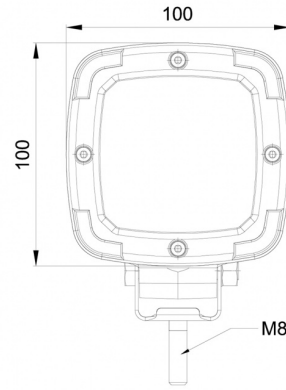

WORK LIGHTS

467 LED-DEU

LED worklamp | 12-50V | square | 1600 lumen

EAN: 5414184001930

Specifications

ADR approved	Yes	Lumen range	Medium (800 - 2000 Lumen)
Characteristics	Plastic body, matt black finish. Insensitive to corrosion.	Mounting	Bolt
Color	White	Number of LEDs	9
Colour of LEDs	White	Operating voltage	12V - 50V
Colour of lens	Clear	Operation temperature	-30°C / +65°C
Connection	Built in Deutsch connector at the back	Packing	POS packaging
Dimensions	100 x 100 x 74 mm	Supplied with	Mounting screws
EMC	EMC R10	To be ordered by	1
EMC R10	Yes	Type	Square
IP-degree	IP68	Watt	13,50 Watt
Kelvin value	6000K	Weight (kg)	0,502 Kg
Length of cable (m)	N/A		
Light source	LED		
Lumen	1600		