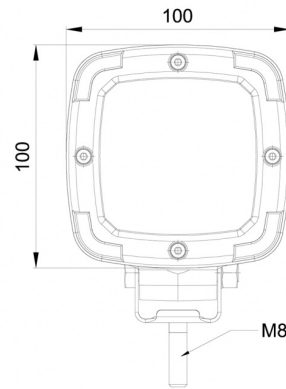

## Specifications

|                     |  |                       |                           |
|---------------------|--|-----------------------|---------------------------|
| ADR approved        | Yes  | Lumen range           | Medium (800 - 2000 Lumen) |
| Characteristics     | Plastic body, matt black finish. Insensitive to corrosion. | Mounting              | Bolt                      |
| Color               | White  | Number of LEDs        | 9                         |
| Colour of LEDs      | White  | Operating voltage     | 12V - 50V                 |
| Colour of lens      | Clear  | Operation temperature | -30°C / +65°C             |
| Connection          | Built in Deutsch connector at the back                     | Packing               | POS packaging             |
| Dimensions          | 100 x 100 x 74 mm  | Supplied with         | Mounting screws           |
| EMC                 | EMC R10  | To be ordered by      | 1                         |
| EMC R10             | Yes  | Type                  | Square                    |
| IP-degree           | IP68   | Watt                  | 13,50 Watt                |
| Kelvin value        | 6000K  | Weight (kg)           | 0,502 Kg                  |
| Length of cable (m) | N/A  |                       |                           |
| Light source        | LED  |                       |                           |
| Lumen               | 1600   |                       |                           |