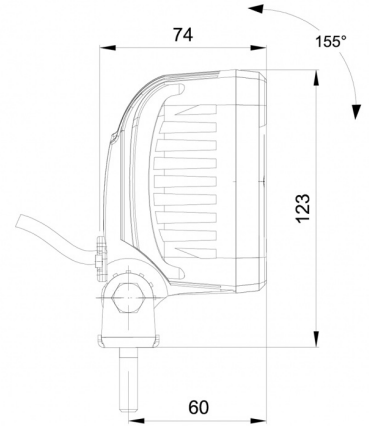

WORK LIGHTS

467 LED-DEU

LED worklamp | 12-50V | square | 1600 lumen

EAN: 5414184001930

Specifications

ADR approved	Yes	Lumen range	Medium (800 - 2000 Lumen)
Characteristics	Plastic body, matt black finish. Insensitive to corrosion.	Mounting	Bolt
Color	White	Number of LEDs	9
Colour of LEDs	White	Operating voltage	12V - 50V
Colour of lens	Clear	Operation temperature	-30°C / +65°C
Connection	Built in Deutsch connector at the back	Packing	POS packaging
Dimensions	100 x 100 x 74 mm	Supplied with	Mounting screws
EMC	EMC R10	To be ordered by	1
EMC R10	Yes	Type	Square
IP-degree	IP68	Watt	13,50 Watt
Kelvin value	6000K	Weight (kg)	0,502 Kg
Length of cable (m)	N/A		
Light source	LED		
Lumen	1600		