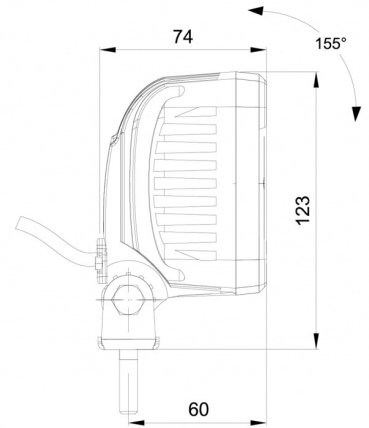

# WORK LIGHTS

467 LED-DEU

LED worklamp | 12-50V | square | 1600 lumen

EAN: 5414184001930

## Specifications

|                     |  |                       |                           |
|---------------------|--|-----------------------|---------------------------|
| ADR approved        | Yes  | Lumen range           | Medium (800 - 2000 Lumen) |
| Characteristics     | Plastic body, matt black finish. Insensitive to corrosion. | Mounting              | Bolt                      |
| Color               | White  | Number of LEDs        | 9                         |
| Colour of LEDs      | White  | Operating voltage     | 12V - 50V                 |
| Colour of lens      | Clear  | Operation temperature | -30°C / +65°C             |
| Connection          | Built in Deutsch connector at the back                     | Packing               | POS packaging             |
| Dimensions          | 100 x 100 x 74 mm  | Supplied with         | Mounting screws           |
| EMC                 | EMC R10  | To be ordered by      | 1                         |
| EMC R10             | Yes  | Type                  | Square                    |
| IP-degree           | IP68   | Watt                  | 13,50 Watt                |
| Kelvin value        | 6000K  | Weight (kg)           | 0,502 Kg                  |
| Length of cable (m) | N/A  |                       |                           |
| Light source        | LED  |                       |                           |
| Lumen               | 1600   |                       |                           |