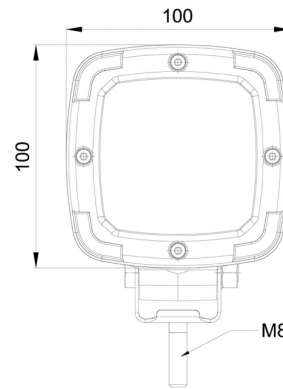

## Specifications

ADR approved	Yes	Lumen range	Medium (800 - 2000 Lumen)
Characteristics	Plastic body, matt black finish. Insensitive to corrosion.	Mounting	Bolt
Color	White	Number of LEDs	9
Colour of LEDs	White	Operating voltage	12V - 50V
Colour of lens	Clear	Operation temperature	-30°C / +65°C
Connection	Built in Deutsch connector at the back	Packing	POS packaging
Dimensions	100 x 100 x 74 mm	Supplied with	Mounting screws
EMC	EMC R10	To be ordered by	1
EMC R10	Yes	Type	Square
IP-degree	IP68	Watt	13,50 Watt
Kelvin value	6000K	Weight (kg)	0,502 Kg
Length of cable (m)	N/A		
Light source	LED		
Lumen	1600		