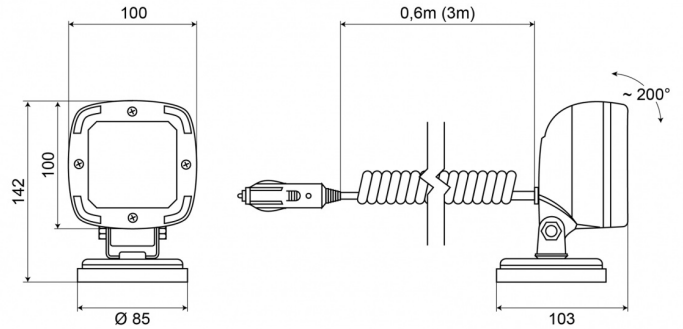

WORK LIGHTS

467 LED-MAG

LED worklamp | 12-50V | square | 1600 lumen

EAN: 5414184017733

Specifications

ADR approved	Yes	Lumen	1600
Characteristics	Plastic body, matt black finish. Insensitive to corrosion.	Lumen range	Medium (800 - 2000 Lumen)
Color	White	Mounting	Magnetic
Colour of LEDs	White	Number of LEDs	9
Colour of lens	Clear	Operating voltage	12V - 50V
Connection	Cigar-lighter plug	Operation temperature	-30°C / +65°C
Dimensions	100 x 100 x 74 mm	Packing	POS packaging
EMC	EMC R10	Supplied with	Mounting screws
EMC R10	Yes	Switch	No
IP-degree	IP68	To be ordered by	1
Kelvin value	6000K	Type	Square
Length of cable (m)	1,50 m	Watt	13,50 Watt
Light source	LED	Weight (kg)	1,108 Kg