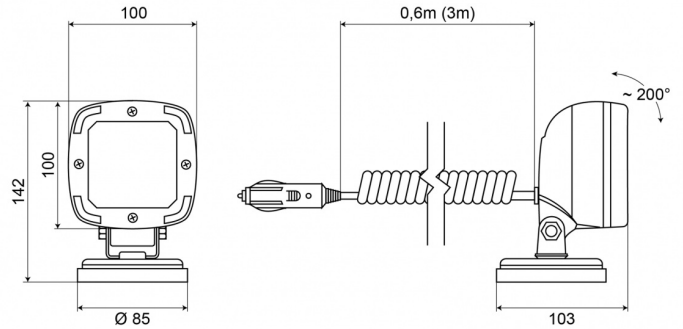

## Specifications

ADR approved	Yes	Lumen	1600
Characteristics	Plastic body, matt black finish. Insensitive to corrosion.	Lumen range	Medium (800 - 2000 Lumen)
Color	White	Mounting	Magnetic
Colour of LEDs	White	Number of LEDs	9
Colour of lens	Clear	Operating voltage	12V - 50V
Connection	Cigar-lighter plug	Operation temperature	-30°C / +65°C
Dimensions	100 x 100 x 74 mm	Packing	POS packaging
EMC	EMC R10	Supplied with	Mounting screws
EMC R10	Yes	Switch	No
IP-degree	IP68	To be ordered by	1
Kelvin value	6000K	Type	Square
Length of cable (m)	1,50 m	Watt	13,50 Watt
Light source	LED	Weight (kg)	1,108 Kg