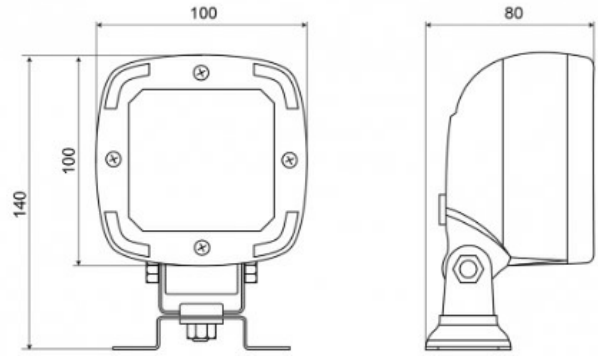

## Specifications

ADR approved	Yes	Light source	LED
Characteristics	Plastic body, matt black finish. Insensitive to corrosion.	Lumen	1600
Color	White	Lumen range	Medium (800 - 2000 Lumen)
Colour of LEDs	White	Mounting	Bracket omega type
Colour of lens	Clear	Number of LEDs	9
Connection	Open cable ends	Operating voltage	12V - 50V
Dimensions	100 x 100 x 74 mm	Operation temperature	-30°C / +65°C
EMC	EMC R10	Packing	POS packaging
EMC R10	Yes	To be ordered by	1
IP-degree	IP68	Type	Square
Kelvin value	6000K	Watt	13,50 Watt
Length of cable (m)	1,50 m	Weight (kg)	1,108 Kg