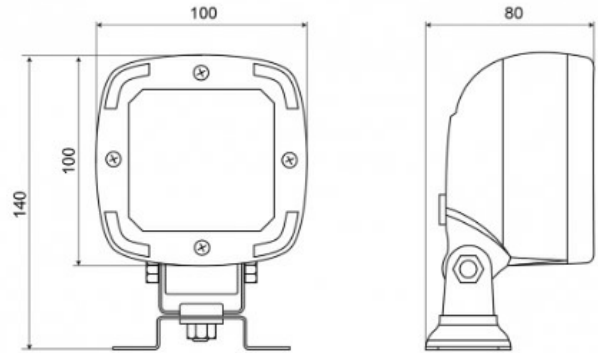

WORK LIGHTS

467LED/OMEGA

LED worklamp | 12-50V | square | 1600 lumen

EAN: 5414184530362

Specifications

ADR approved	Yes	Light source	LED
Characteristics	Plastic body, matt black finish. Insensitive to corrosion.	Lumen	1600
Color	White	Lumen range	Medium (800 - 2000 Lumen)
Colour of LEDs	White	Mounting	Bracket omega type
Colour of lens	Clear	Number of LEDs	9
Connection	Open cable ends	Operating voltage	12V - 50V
Dimensions	100 x 100 x 74 mm	Operation temperature	-30°C / +65°C
EMC	EMC R10	Packing	POS packaging
EMC R10	Yes	To be ordered by	1
IP-degree	IP68	Type	Square
Kelvin value	6000K	Watt	13,50 Watt
Length of cable (m)	1,50 m	Weight (kg)	1,108 Kg