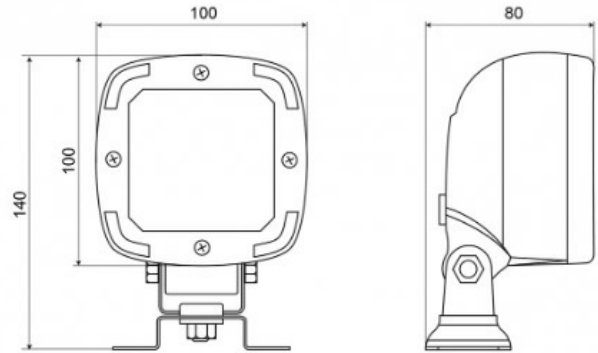

## Specifications

ADR approved	Yes	Light source	LED
Characteristics	Plastic body, matt black finish. Insensitive to corrosion.	Lumen	1600
Color	White	Lumen range	Medium (800 - 2000 Lumen)
Colour of LEDs	White	Mounting	Bracket omega type
Colour of lens	Clear	Number of LEDs	9
Connection	Open cable ends	Operating voltage	12V - 50V
Dimensions	100 x 100 x 74 mm	Operation temperature	-30°C / +65°C
EMC	EMC R10	Packing	POS packaging
EMC R10	Yes	To be ordered by	1
IP-degree	IP68	Type	Square
Kelvin value	6000K	Watt	13,50 Watt
Length of cable (m)	1,50 m	Weight (kg)	1,108 Kg