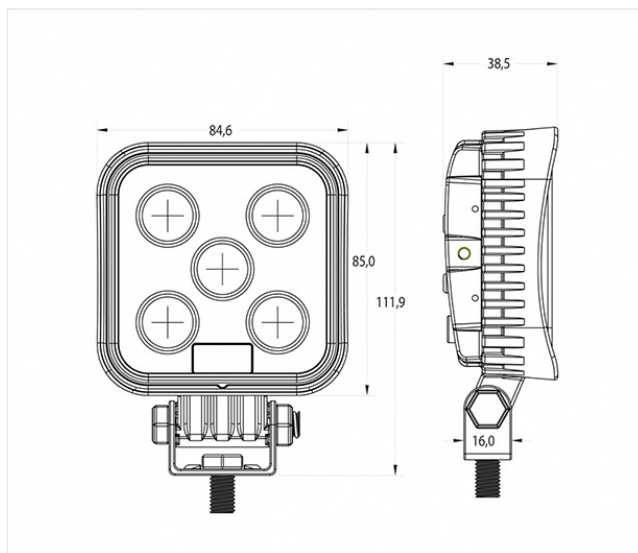

WORK LIGHTS

475 LED

LED worklamp | 12-36V | square | 1600 lumen

EAN: 5414184550544

Specifications

Characteristics	Lichtmetalen behuizing, mat zwarte finish
Color	White
Colour of LEDs	White
Colour of lens	Clear
Connection	Open cable ends
Dimensions	85 x 112 x 38,5 mm
IP-degree	IP67
Kelvin value	6500K
Length of cable (m)	2 m
Light source	LED
Lumen	1600
Lumen range	Medium (800 - 2000 Lumen)

Mounting	Bolt
Number of LEDs	5
Operating voltage	12V - 24V
Packing	POS packaging
Supplied with	Mounting screws
To be ordered by	1
Type	Square
Watt	15 Watt
Weight (kg)	0,525 Kg