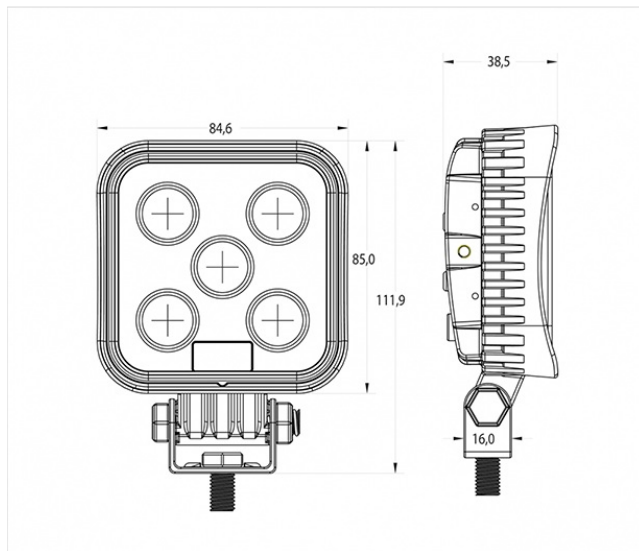

WORK LIGHTS

475 LED

LED worklamp | 12-36V | square | 1600 lumen

EAN: 5414184550544

Specifications

Characteristics	Lichtmetalen behuizing, mat zwarte finish
Color	White
Colour of LEDs	White
Colour of lens	Clear
Connection	Open cable ends
Dimensions	85 x 112 x 38,5 mm
IP-degree	IP67
Kelvin value	6500K
Length of cable (m)	2 m
Light source	LED
Lumen	1600
Lumen range	Medium (800 - 2000 Lumen)

Mounting	Bolt
Number of LEDs	5
Operating voltage	12V - 24V
Packing	POS packaging
Supplied with	Mounting screws
To be ordered by	1
Type	Square
Watt	15 Watt
Weight (kg)	0,525 Kg