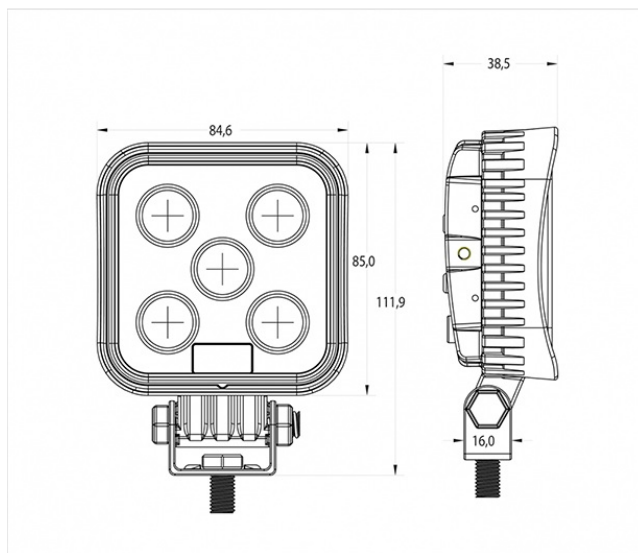

# WORK LIGHTS

475 LED

LED worklamp | 12-36V | square | 1600 lumen

EAN: 5414184550544

## Specifications

Characteristics	Lichtmetalen behuizing, mat zwarte finish
Color	White
Colour of LEDs	White
Colour of lens	Clear
Connection	Open cable ends
Dimensions	85 x 112 x 38,5 mm
IP-degree	IP67
Kelvin value	6500K
Length of cable (m)	2 m
Light source	LED
Lumen	1600
Lumen range	Medium (800 - 2000 Lumen)

Mounting	Bolt
Number of LEDs	5
Operating voltage	12V - 24V
Packing	POS packaging
Supplied with	Mounting screws
To be ordered by	1
Type	Square
Watt	15 Watt
Weight (kg)	0,525 Kg