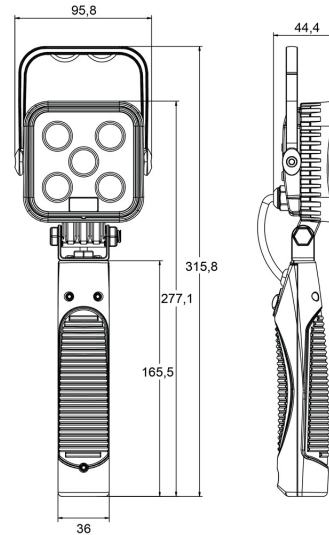

WORK LIGHTS

475 LED-HA

LED worklamp | with battery | square | 900 lumen

EAN: 5414184280014

Specifications

Battery	Yes	Light source	LED
Battery type	Lithium	Lumen	900
Color	White	Lumen range	Medium (800 - 2000 Lumen)
Colour of LEDs	White	Mounting	Portable
Colour of lens	Clear	Number of LEDs	5
Connection	N/A	Operating voltage	Battery
Dimensions	316 mm x 96 mm x 94 mm	Packing	White box with label
EMC	EMC R10	Run time	> 3 hours
EMC R10	Yes	Supplied with	Cigarette socket charging lead 12/24V and 230 Vac
Flash patterns	100% output - 30% output & SOS	To be ordered by	1
Height mm	315,8 mm	Type	Square
IP-degree	IP65	Watt	15 Watt
Kelvin value	6000K	Weight (kg)	0,770 Kg
Length of cable (m)	N/A		