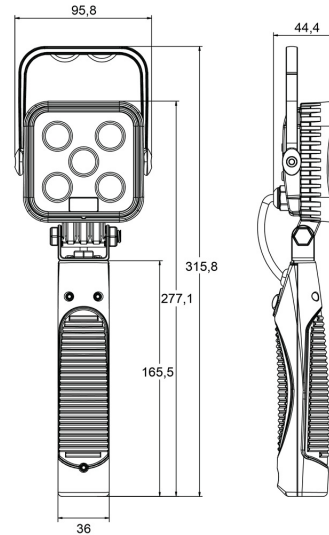

# WORK LIGHTS

475 LED-HA

LED worklamp | with battery | square | 900 lumen

EAN: 5414184280014

## Specifications

Battery	Yes	Light source	LED
Battery type	Lithium	Lumen	900
Color	White	Lumen range	Medium (800 - 2000 Lumen)
Colour of LEDs	White	Mounting	Portable
Colour of lens	Clear	Number of LEDs	5
Connection	N/A	Operating voltage	Battery
Dimensions	316 mm x 96 mm x 94 mm	Packing	White box with label
EMC	EMC R10	Run time	> 3 hours
EMC R10	Yes	Supplied with	Cigarette socket charging lead 12/24V and 230 Vac
Flash patterns	100% output - 30% output & SOS	To be ordered by	1
Height mm	315,8 mm	Type	Square
IP-degree	IP65	Watt	15 Watt
Kelvin value	6000K	Weight (kg)	0,770 Kg
Length of cable (m)	N/A		