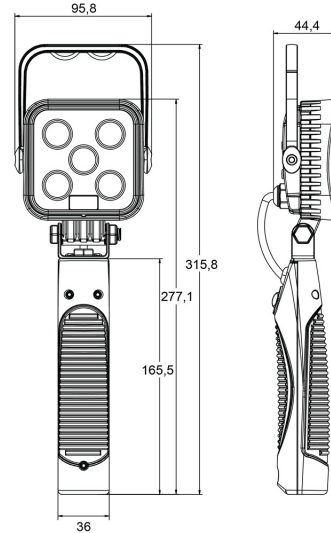

WORK LIGHTS

475 LED-HA

LED worklamp | with battery | square | 900 lumen

EAN: 5414184280014

Specifications

Battery	Yes	Light source	LED
Battery type	Lithium	Lumen	900
Color	White	Lumen range	Medium (800 - 2000 Lumen)
Colour of LEDs	White	Mounting	Portable
Colour of lens	Clear	Number of LEDs	5
Connection	N/A	Operating voltage	Battery
Dimensions	316 mm x 96 mm x 94 mm	Packing	White box with label
EMC	EMC R10	Run time	> 3 hours
EMC R10	Yes	Supplied with	Cigarette socket charging lead 12/24V and 230 Vac
Flash patterns	100% output - 30% output & SOS	To be ordered by	1
Height mm	315,8 mm	Type	Square
IP-degree	IP65	Watt	15 Watt
Kelvin value	6000K	Weight (kg)	0,770 Kg
Length of cable (m)	N/A		