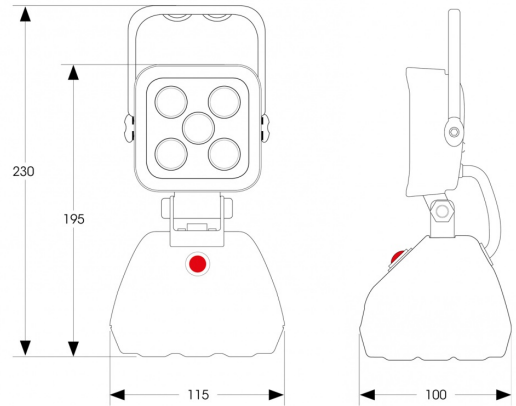

WORK LIGHTS

475-LEDMAG-BA

LED worklamp | magnetic | battery operated | square | 600 lumen

EAN: 5414184700000

Specifications

Battery	Yes	Lumen range	Medium (800 - 2000 Lumen)
Battery type	Lithium	Mounting	Magnetic, Magnetic/portable
Color	White	Number of LEDs	5
Colour of LEDs	White	Operating voltage	Battery
Colour of lens	Clear	Packing	POS packaging
Connection	N/A	Run time	> 4 hours
Dimensions	230 mm x 115 mm x 100 mm	Supplied with	Cigarette socket charging lead 12/24V
Height mm	195 mm	Switch	Yes
IP-degree	IP67	To be ordered by	1
Length of cable (m)	N/A	Type	Square
Light source	LED	Watt	15 Watt
Lumen	600	Weight (kg)	0,820 Kg