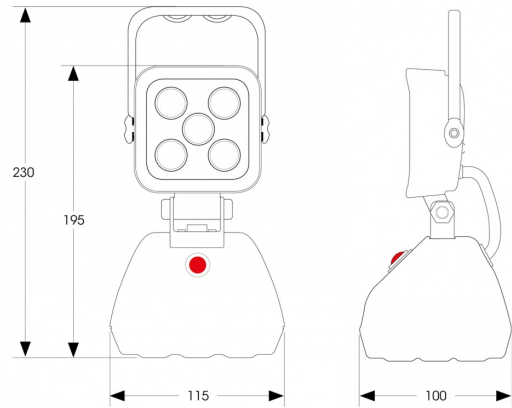

WORK LIGHTS

475-LEDMAG-BA

LED worklamp | magnetic | battery operated | square | 600 lumen

EAN: 5414184700000

Specifications

Battery	Yes
Battery type	Lithium
Color	White
Colour of LEDs	White
Colour of lens	Clear
Connection	N/A
Dimensions	230 mm x 115 mm x 100 mm
Height mm	195 mm
IP-degree	IP67
Length of cable (m)	N/A
Light source	LED
Lumen	600

Lumen range	Medium 800 - 2000 Lumen
Mounting	Magnetic/portable
Number of LEDs	5
Operating voltage	Battery
Packing	POS packaging
Run time	> 4 hours
Supplied with	Cigarette socket charging lead 12V
Switch	Yes
To be ordered by	1
Type	Square
Watt	15 Watt
Weight (kg)	0,82 Kg