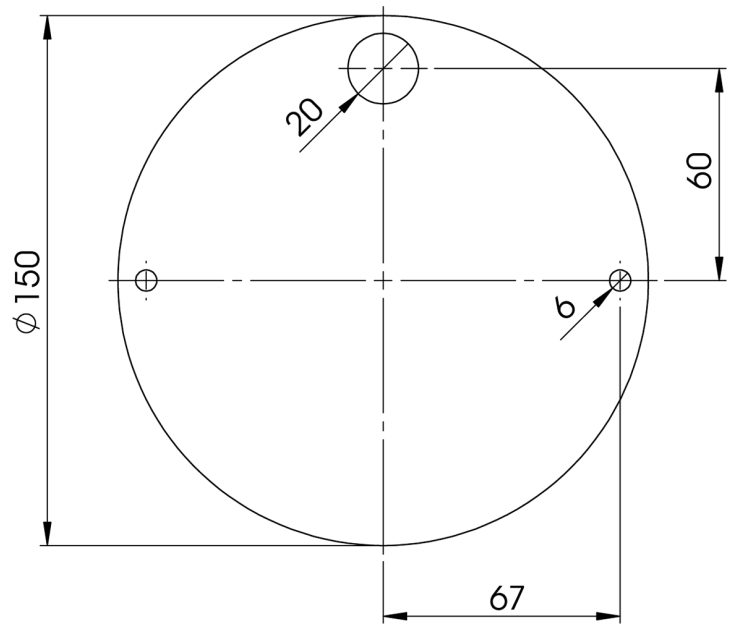

MOUNTING PLATES/RUBBER/DECORATIVE & COVER PLATES

475LEDMAGBA/3

Mounting plate metal for 475 LEDMAG-BA

EAN: 5414184001961

Specifications

Specifically suitable for	475 LEDMAG-BA	Weight (kg)	0,200 Kg
To be ordered by	1		