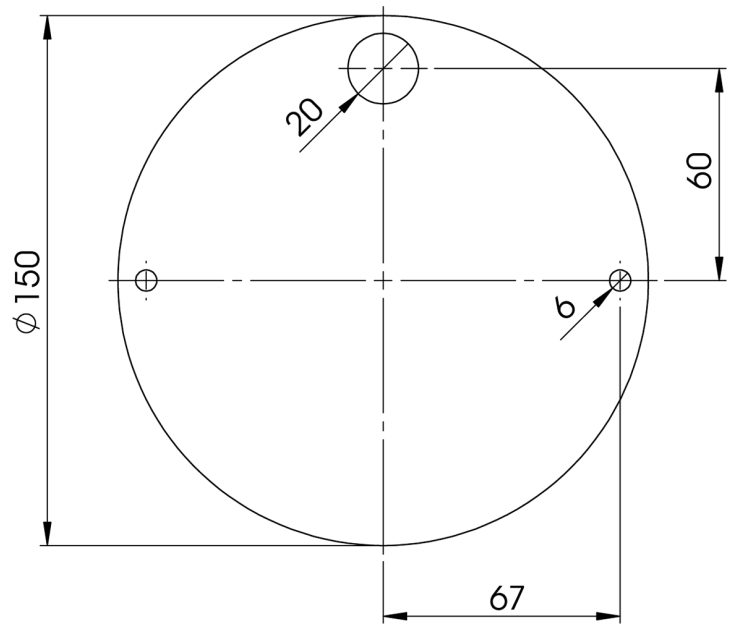

475LEDMAGBA/3

Mounting plate metal for 475 LEDMAG-BA

EAN: 5414184001961

## Specifications

Specifically suitable for	475 LEDMAG-BA	Weight (kg)	0,200 Kg
To be ordered by	1		