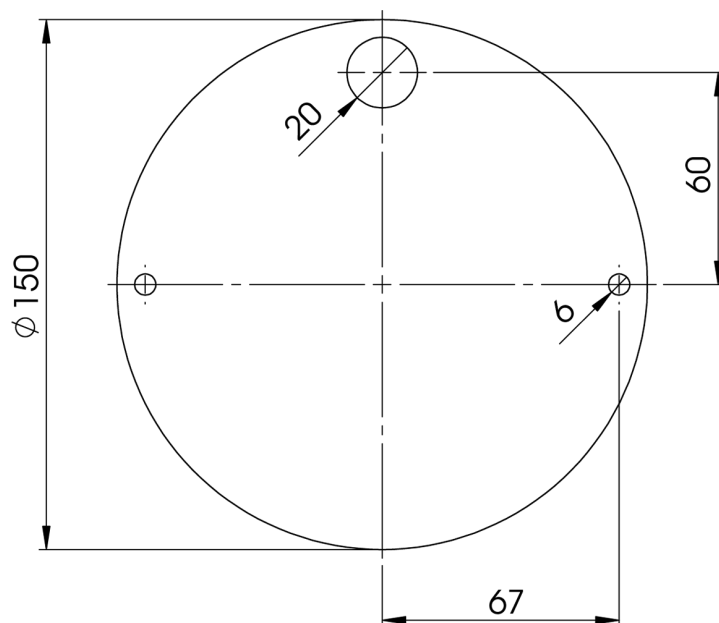

## Specifications

Specifically suitable for	475 LEDMAG-BA	Weight (kg)	0,200 Kg
To be ordered by	1		