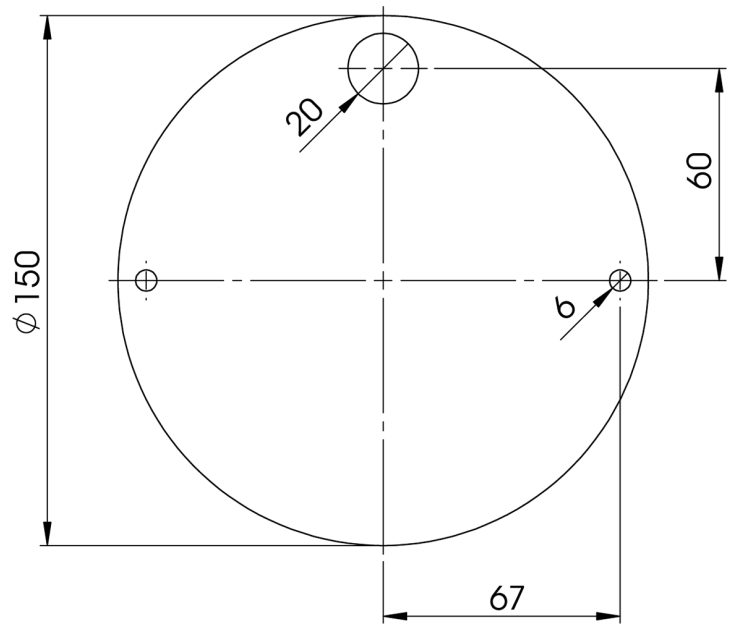

475LEDMAGBA/3

Mounting plate metal for 475 LEDMAG-BA

EAN: 5414184001961

Specifications

Specifically suitable for	475 LEDMAG-BA	Weight (kg)	0,200 Kg
To be ordered by	1		