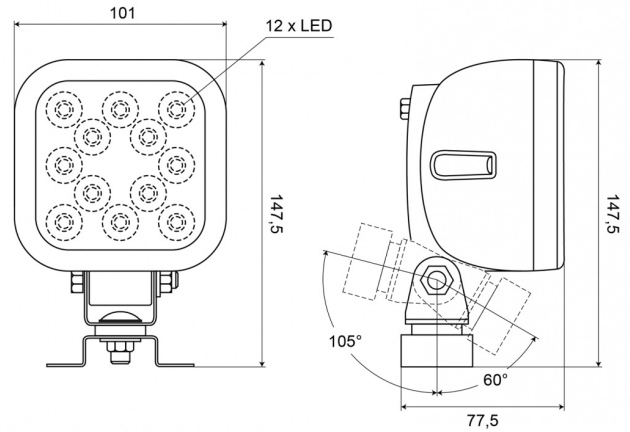

# WORK LIGHTS

477LED-12

LED worklamp | 10-35V | square | 2400 lumen

EAN: 5414184003897

## Specifications

Characteristics	Plastic body, matt black finish. Insensitive to corrosion.	Lumen	2400
Color	White	Lumen range	High (2000 - 4000 Lumen)
Colour of LEDs	White	Mounting	Bracket omega type
Colour of lens	Clear	Number of LEDs	12
Connection	Open cable ends	Operating voltage	12V - 24V
Dimensions	101 x 147,5 x 77,5 mm	Operation temperature	-30°C / +65°C
EMC	EMC R10	Packing	POS packaging
EMC R10	Yes	To be ordered by	1
IP-degree	IP66+IP68	Type	Square
Kelvin value	5400K	Watt	17 Watt
Length of cable (m)	2,50 m	Weight (kg)	0,593 Kg
Light source	LED		