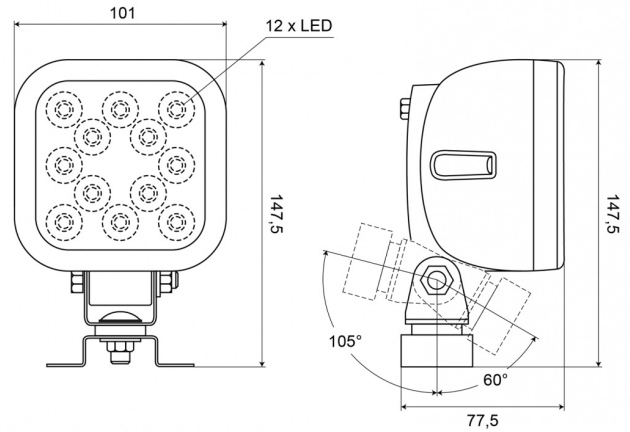

WORK LIGHTS

477LED-12

LED worklamp | 10-35V | square | 2400 lumen

EAN: 5414184003897

Specifications

Characteristics	Plastic body, matt black finish. Insensitive to corrosion.
Color	White
Colour of LEDs	White
Colour of lens	Clear
Connection	Open cable ends
Dimensions	101 x 147,5 x 77,5 mm
EMC	EMC R10
EMC R10	Yes
IP-degree	IP66+IP68
Kelvin value	5400K
Length of cable (m)	2,50 m
Light source	LED

Lumen	2400
Lumen range	High (2000 - 4000 Lumen)
Mounting	Bracket omega type
Number of LEDs	12
Operating voltage	12V - 24V
Operation temperature	-30°C / +65°C
Packing	POS packaging
To be ordered by	1
Type	Square
Watt	17 Watt
Weight (kg)	0,593 Kg