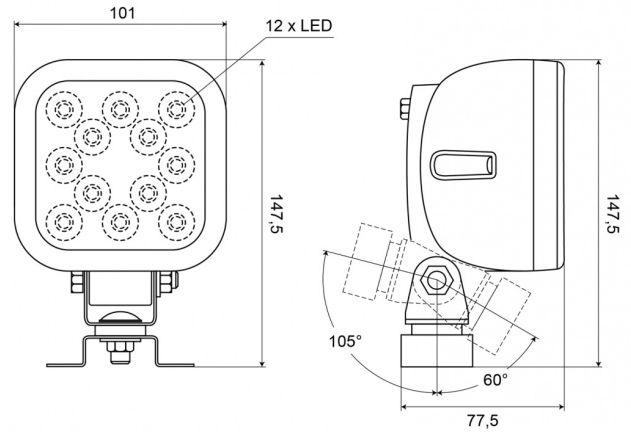

WORK LIGHTS

477LED-12-SW

LED worklamp | 10-35V | square | 2400 lumen | switch

EAN: 5414184004757

Specifications

Characteristics	Plastic body, matt black finish. Insensitive to corrosion.	Lumen	2400
Color	White	Lumen range	High (2000 - 4000 Lumen)
Colour of LEDs	White	Mounting	Bracket omega type
Colour of lens	Clear	Number of LEDs	12
Connection	Open cable ends	Operating voltage	12V - 24V
Dimensions	101 x 147,5 x 77,5 mm	Operation temperature	-30°C / +65°C
EMC	EMC R10	Packing	POS packaging
EMC R10	Yes	Switch	Yes
IP-degree	IP66+IP68	To be ordered by	1
Kelvin value	5400K	Type	Square
Length of cable (m)	2,50 m	Watt	17 Watt
Light source	LED	Weight (kg)	0,658 Kg