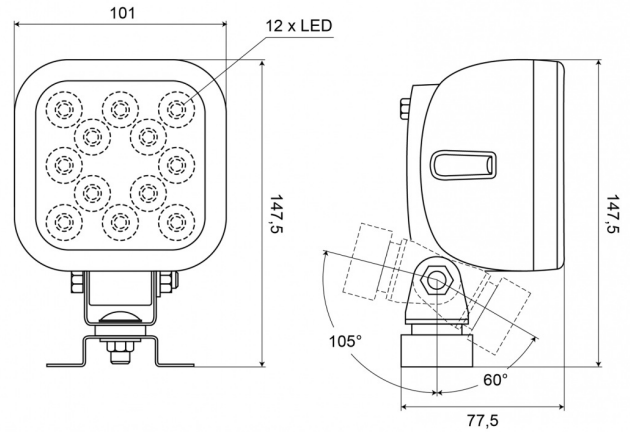

# WORK LIGHTS

477LED-12-SW

LED worklamp | 10-35V | square | 2400 lumen | switch

EAN: 5414184004757

## Specifications

Characteristics	Plastic body, matt black finish. Insensitive to corrosion.	Lumen	2400
Color	White	Lumen range	High (2000 - 4000 Lumen)
Colour of LEDs	White	Mounting	Bracket omega type
Colour of lens	Clear	Number of LEDs	12
Connection	Open cable ends	Operating voltage	12V - 24V
Dimensions	101 x 147,5 x 77,5 mm	Operation temperature	-30°C / +65°C
EMC	EMC R10	Packing	POS packaging
EMC R10	Yes	Switch	Yes
IP-degree	IP66+IP68	To be ordered by	1
Kelvin value	5400K	Type	Square
Length of cable (m)	2,50 m	Watt	17 Watt
Light source	LED	Weight (kg)	0,658 Kg