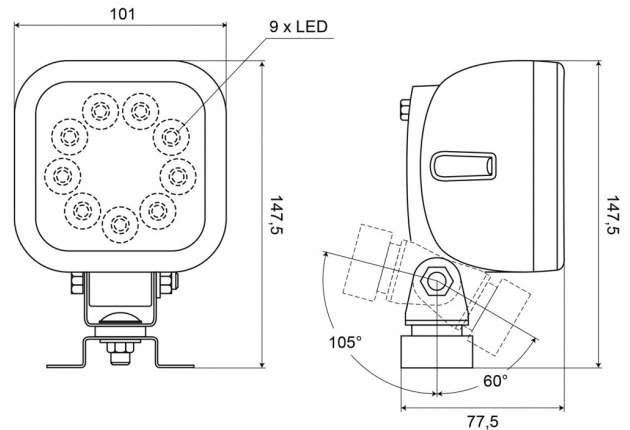

WORK LIGHTS

477LED-9-RE

LED worklamp + reverse light | 10-35V | square | 1980 lumen

EAN: 5414184004603

Specifications

Certification	ECE R23	Lumen range	Medium (800 - 2000 Lumen)
Characteristics	Plastic body, matt black finish. Insensitive to corrosion.	Mounting	Bracket omega type
Color	White	Number of LEDs	9
Colour of LEDs	White	Operating voltage	12V - 24V
Colour of lens	Clear	Operation temperature	-30°C / +65°C
Connection	Open cable ends	Packing	POS packaging
Dimensions	101 x 147,5 x 77,5 mm	To be ordered by	1
EMC	EMC R10	Type	Square
EMC R10	Yes	Watt	14,40 Watt
IP-degree	IP66+IP68	Weight (kg)	0,677 Kg
Kelvin value	5400K	With Reversing light	Yes
Length of cable (m)	2,50 m		
Light source	LED		
Lumen	1980		