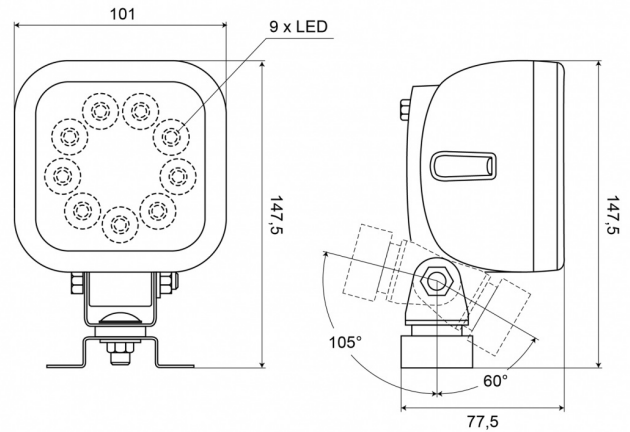

WORK LIGHTS

477LED-9-RE

LED worklamp + reverse light | 10-35V | square | 1980 lumen

EAN: 5414184004603

Specifications

Certification	ECE R23	Lumen range	Medium (800 - 2000 Lumen)
Characteristics	Plastic body, matt black finish. Insensitive to corrosion.	Mounting	Bracket omega type
Color	White	Number of LEDs	9
Colour of LEDs	White	Operating voltage	12V - 24V
Colour of lens	Clear	Operation temperature	-30°C / +65°C
Connection	Open cable ends	Packing	POS packaging
Dimensions	101 x 147,5 x 77,5 mm	To be ordered by	1
EMC	EMC R10	Type	Square
EMC R10	Yes	Watt	14,40 Watt
IP-degree	IP66+IP68	Weight (kg)	0,677 Kg
Kelvin value	5400K	With Reversing light	Yes
Length of cable (m)	2,50 m		
Light source	LED		
Lumen	1980		