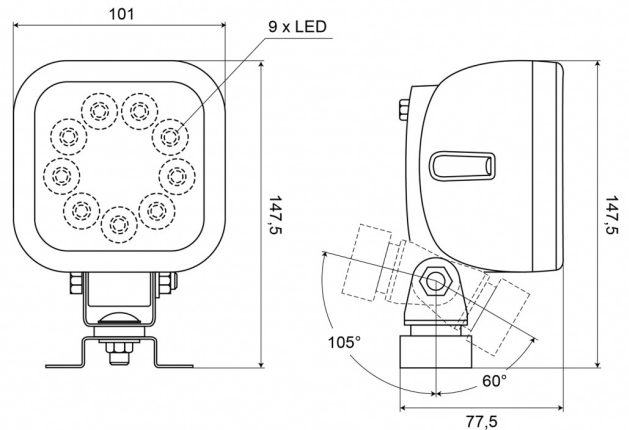

WORK LIGHTS

477LED-9-RE

LED worklamp + reverse light | 10-35V | square | 1980 lumen

EAN: 5414184004603

Specifications

Certification	ECE R23	Lumen range	Medium (800 - 2000 Lumen)
Characteristics	Plastic body, matt black finish. Insensitive to corrosion.	Mounting	Bracket omega type
Color	White	Number of LEDs	9
Colour of LEDs	White	Operating voltage	12V - 24V
Colour of lens	Clear	Operation temperature	-30°C / +65°C
Connection	Open cable ends	Packing	POS packaging
Dimensions	101 x 147,5 x 77,5 mm	To be ordered by	1
EMC	EMC R10	Type	Square
EMC R10	Yes	Watt	14,40 Watt
IP-degree	IP66+IP68	Weight (kg)	0,677 Kg
Kelvin value	5400K	With Reversing light	Yes
Length of cable (m)	2,50 m		
Light source	LED		
Lumen	1980		