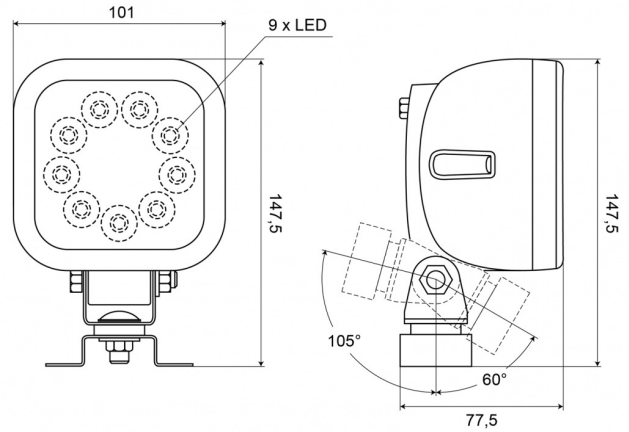

WORK LIGHTS

477LED-9-SW

LED worklamp | 10-35V | square | 1980 lumen | switch

EAN: 5414184004146

Specifications

Characteristics	Plastic body, matt black finish. Insensitive to corrosion.	Lumen	1980
Color	White	Lumen range	Medium (800 - 2000 Lumen)
Colour of LEDs	White	Mounting	Bracket omega type
Colour of lens	Clear	Number of LEDs	9
Connection	Open cable ends	Operating voltage	12V - 24V
Dimensions	101 x 147,5 x 77,5 mm	Operation temperature	-30°C / +65°C
EMC	EMC R10	Packing	POS packaging
EMC R10	Yes	Switch	Yes
IP-degree	IP66+IP68	To be ordered by	1
Kelvin value	5400K	Type	Square
Length of cable (m)	2,50 m	Watt	14,40 Watt
Light source	LED	Weight (kg)	0,673 Kg