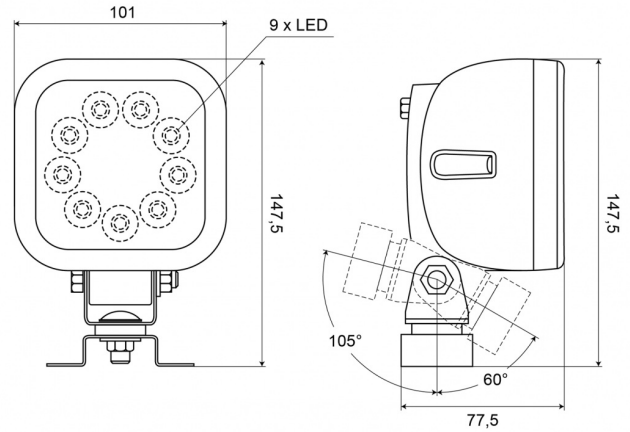

WORK LIGHTS

477LED-9-SW

LED worklamp | 10-35V | square | 1980 lumen | switch

EAN: 5414184004146

Specifications

Characteristics	Plastic body, matt black finish. Insensitive to corrosion.	Lumen	1980
Color	White	Lumen range	Medium (800 - 2000 Lumen)
Colour of LEDs	White	Mounting	Bracket omega type
Colour of lens	Clear	Number of LEDs	9
Connection	Open cable ends	Operating voltage	12V - 24V
Dimensions	101 x 147,5 x 77,5 mm	Operation temperature	-30°C / +65°C
EMC	EMC R10	Packing	POS packaging
EMC R10	Yes	Switch	Yes
IP-degree	IP66+IP68	To be ordered by	1
Kelvin value	5400K	Type	Square
Length of cable (m)	2,50 m	Watt	14,40 Watt
Light source	LED	Weight (kg)	0,673 Kg