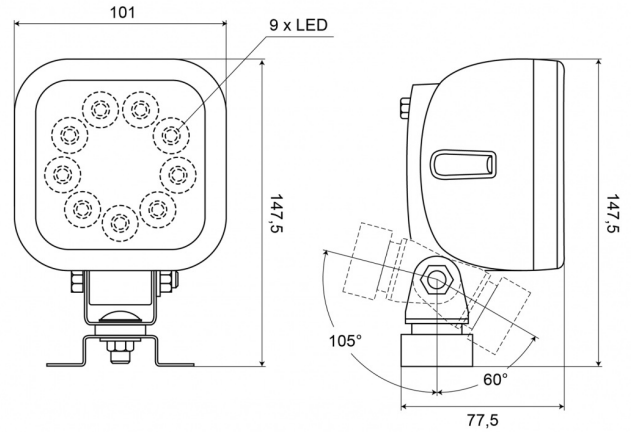

WORK LIGHTS

477LED-9-SW

LED worklamp | 10-35V | square | 1980 lumen | switch

EAN: 5414184004146

Specifications

Characteristics	Plastic body, matt black finish. Insensitive to corrosion.	Lumen	1980
Color	White	Lumen range	Medium (800 - 2000 Lumen)
Colour of LEDs	White	Mounting	Bracket omega type
Colour of lens	Clear	Number of LEDs	9
Connection	Open cable ends	Operating voltage	12V - 24V
Dimensions	101 x 147,5 x 77,5 mm	Operation temperature	-30°C / +65°C
EMC	EMC R10	Packing	POS packaging
EMC R10	Yes	Switch	Yes
IP-degree	IP66+IP68	To be ordered by	1
Kelvin value	5400K	Type	Square
Length of cable (m)	2,50 m	Watt	14,40 Watt
Light source	LED	Weight (kg)	0,673 Kg