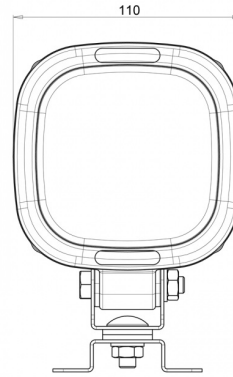

WORK LIGHTS

478LED-12

LED worklamp | 12-24V | square | 5400 lumen

EAN: 5414184003408

Specifications

Characteristics	100% aluminium housing 'anti-corrosion' with heat conductive black coating	Lumen	5400
Color	White	Lumen range	Extreme (4000 - 8000 Lumen)
Colour of LEDs	White	Mounting	Bracket omega type
Colour of lens	Clear	Number of LEDs	12
Connection	Open cable ends	Operating voltage	12V - 24V
Dimensions	110 x 159 x 77,5 mm	Operation temperature	-30°C / +65°C
EMC	EMC R10	Packing	White box with label
EMC R10	Yes	To be ordered by	1
IP-degree	IP66+IP68	Type	Square
Kelvin value	5000K	Watt	62 Watt
Length of cable (m)	2,50 m	Weight (kg)	1,300 Kg
Light source	LED		