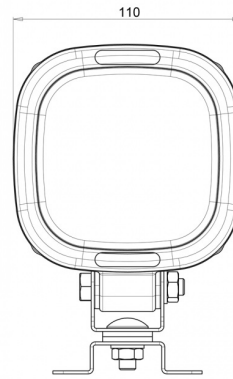

WORK LIGHTS

478LED-12

LED worklamp | 12-24V | square | 5400 lumen

EAN: 5414184003408

Specifications

Characteristics	100% aluminium housing 'anti-corrosion' with heat conductive black coating	Lumen	5400
Color	White	Lumen range	Extreme (4000 - 8000 Lumen)
Colour of LEDs	White	Mounting	Bracket omega type
Colour of lens	Clear	Number of LEDs	12
Connection	Open cable ends	Operating voltage	12V - 24V
Dimensions	110 x 159 x 77,5 mm	Operation temperature	-30°C / +65°C
EMC	EMC R10	Packing	White box with label
EMC R10	Yes	To be ordered by	1
IP-degree	IP66+IP68	Type	Square
Kelvin value	5000K	Watt	62 Watt
Length of cable (m)	2,50 m	Weight (kg)	1,300 Kg
Light source	LED		