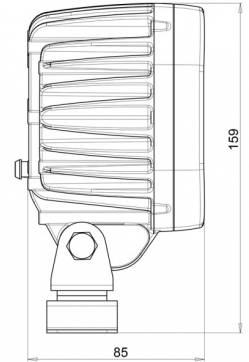

WORK LIGHTS

478LED-12

LED worklamp | 12-24V | square | 5400 lumen

EAN: 5414184003408

Specifications

Characteristics	100% aluminium housing 'anti-corrosion' with heat conductive black coating	Lumen	5400
Color	White	Lumen range	Extreme (4000 - 8000 Lumen)
Colour of LEDs	White	Mounting	Bracket omega type
Colour of lens	Clear	Number of LEDs	12
Connection	Open cable ends	Operating voltage	12V - 24V
Dimensions	110 x 159 x 77,5 mm	Operation temperature	-30°C / +65°C
EMC	EMC R10	Packing	White box with label
EMC R10	Yes	To be ordered by	1
IP-degree	IP66+IP68	Type	Square
Kelvin value	5000K	Watt	62 Watt
Length of cable (m)	2,50 m	Weight (kg)	1,300 Kg
Light source	LED		