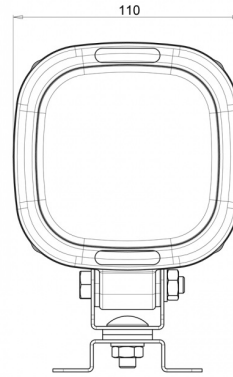

## Specifications

Characteristics	100% aluminium housing 'anti-corrosion' with heat conductive black coating	Lumen	5400
Color	White	Lumen range	Extreme (4000 - 8000 Lumen)
Colour of LEDs	White	Mounting	Bracket omega type
Colour of lens	Clear	Number of LEDs	12
Connection	Open cable ends	Operating voltage	12V - 24V
Dimensions	110 x 159 x 77,5 mm	Operation temperature	-30°C / +65°C
EMC	EMC R10	Packing	White box with label
EMC R10	Yes	To be ordered by	1
IP-degree	IP66+IP68	Type	Square
Kelvin value	5000K	Watt	62 Watt
Length of cable (m)	2,50 m	Weight (kg)	1,300 Kg
Light source	LED		