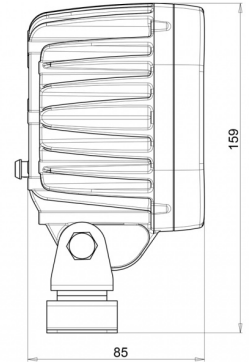

# WORK LIGHTS

478LED-12

LED worklamp | 12-24V | square | 5400 lumen

EAN: 5414184003408

## Specifications

Characteristics	100% aluminium housing 'anti-corrosion' with heat conductive black coating	Lumen	5400
Color	White	Lumen range	Extreme (4000 - 8000 Lumen)
Colour of LEDs	White	Mounting	Bracket omega type
Colour of lens	Clear	Number of LEDs	12
Connection	Open cable ends	Operating voltage	12V - 24V
Dimensions	110 x 159 x 77,5 mm	Operation temperature	-30°C / +65°C
EMC	EMC R10	Packing	White box with label
EMC R10	Yes	To be ordered by	1
IP-degree	IP66+IP68	Type	Square
Kelvin value	5000K	Watt	62 Watt
Length of cable (m)	2,50 m	Weight (kg)	1,300 Kg
Light source	LED		