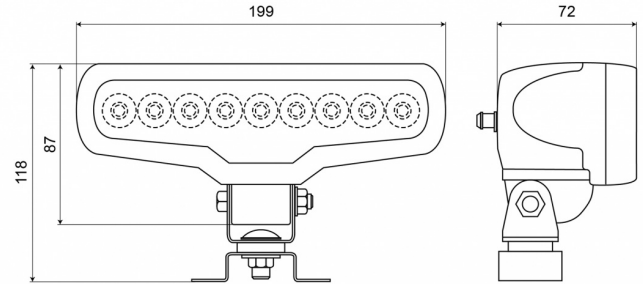

WORK LIGHTS

479LED-9

LED worklamp | 11-24V | long | 4100 lumen

EAN: 5414184003422

Specifications

Characteristics	100% aluminium housing 'anti-corrosion' with heat conductive black coating	Lumen	4100
Color	White	Lumen range	Extreme (4000 - 8000 Lumen)
Colour of LEDs	White	Mounting	Bracket omega type
Colour of lens	Clear	Number of LEDs	9
Connection	Open cable ends	Operating voltage	12V - 24V
Dimensions	199 x 87 x 72 mm	Operation temperature	-30°C / +65°C
EMC	EMC R10	Packing	White box with label
EMC R10	Yes	To be ordered by	1
IP-degree	IP66+IP68	Type	Long
Kelvin value	5700K	Watt	45 Watt
Length of cable (m)	2,50 m	Weight (kg)	1,200 Kg
Light source	LED		