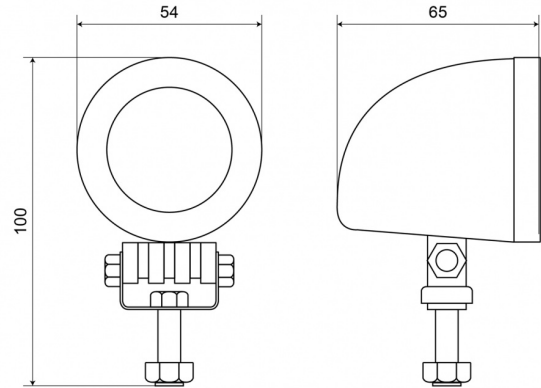

# WORK LIGHTS

480 LED

LED worklamp | 12-60V | round | 800 lumen

EAN: 5414184001978

## Specifications

Characteristics	Lichtmetalen behuizing, mat zwarte finish	Lumen	800
Color	White	Lumen range	Medium (800 - 2000 Lumen)
Colour of LEDs	White	Mounting	Bolt
Colour of lens	Clear	Number of LEDs	1
Connection	Open cable ends	Operating voltage	12V - 60V
Diameter mm	54 mm	Operation temperature	-30°C / +65°C
Dimensions	∅ = 54 mm x 100 mm x 65 mm	Packing	White box with label
EMC	EMC R10	Supplied with	Mounting screws
EMC R10	Yes	Thickness mm	65 mm
Height mm	100 mm	To be ordered by	1
IP-degree	IP67	Type	Round
Kelvin value	6000K	Watt	10 Watt
Length of cable (m)	2,50 m	Weight (kg)	0,478 Kg
Light source	LED		