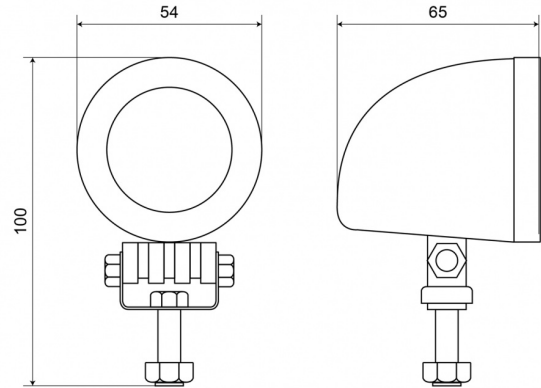

WORK LIGHTS

480 LED

LED worklamp | 12-60V | round | 800 lumen

EAN: 5414184001978

Specifications

Characteristics	Lichtmetalen behuizing, mat zwarte finish	Lumen	800
Color	White	Lumen range	Medium (800 - 2000 Lumen)
Colour of LEDs	White	Mounting	Bolt
Colour of lens	Clear	Number of LEDs	1
Connection	Open cable ends	Operating voltage	12V - 60V
Diameter mm	54 mm	Operation temperature	-30°C / +65°C
Dimensions	∅ = 54 mm x 100 mm x 65 mm	Packing	White box with label
EMC	EMC R10	Supplied with	Mounting screws
EMC R10	Yes	Thickness mm	65 mm
Height mm	100 mm	To be ordered by	1
IP-degree	IP67	Type	Round
Kelvin value	6000K	Watt	10 Watt
Length of cable (m)	2,50 m	Weight (kg)	0,478 Kg
Light source	LED		