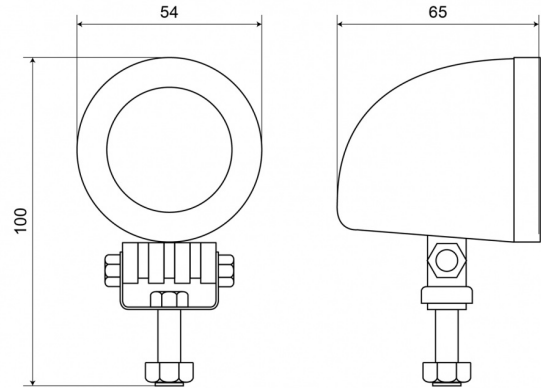

480 LED

LED worklamp | 12-60V | round | 800 lumen

EAN: 5414184001978

## Specifications

Characteristics	Lichtmetalen behuizing, mat zwarte finish	Lumen	800
Color	White	Lumen range	Medium (800 - 2000 Lumen)
Colour of LEDs	White	Mounting	Bolt
Colour of lens	Clear	Number of LEDs	1
Connection	Open cable ends	Operating voltage	12V - 60V
Diameter mm	54 mm	Operation temperature	-30°C / +65°C
Dimensions	∅ = 54 mm x 100 mm x 65 mm	Packing	White box with label
EMC	EMC R10	Supplied with	Mounting screws
EMC R10	Yes	Thickness mm	65 mm
Height mm	100 mm	To be ordered by	1
IP-degree	IP67	Type	Round
Kelvin value	6000K	Watt	10 Watt
Length of cable (m)	2,50 m	Weight (kg)	0,478 Kg
Light source	LED		