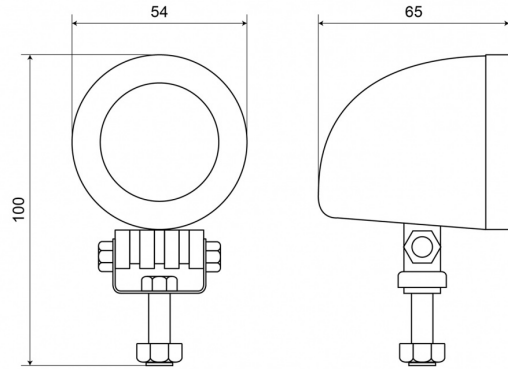

WORK LIGHTS

480 LED

LED worklamp | 12-60V | round | 800 lumen

EAN: 5414184001978

Specifications

| | |
|---------------------|--|
| Characteristics | Light-alloy housing, matt black finish |
| Color | White |
| Colour of LEDs | White |
| Colour of lens | Clear |
| Connection | Open cable ends |
| Diameter mm | 54 mm |
| Dimensions | Ø = 54 mm x 100 mm x 65 mm |
| EMC | EMC R10 |
| EMC R10 | Yes |
| Height mm | 100 mm |
| IP-degree | IP67 |
| Kelvin value | 6000K |
| Length of cable (m) | 2,5 m |
| Light source | LED |

| | |
|-----------------------|-------------------------|
| Lumen | 800 |
| Lumen range | Medium 800 - 2000 Lumen |
| Mounting | Bolt |
| Number of LEDs | 1 |
| Operating voltage | 12V - 60V |
| Operation temperature | -30°C / +65°C |
| Packing | White box with label |
| Supplied with | Mounting screws |
| Thickness mm | 65 mm |
| To be ordered by | 1 |
| Type | Round |
| Watt | 10 Watt |
| Weight (kg) | 0,48 Kg |