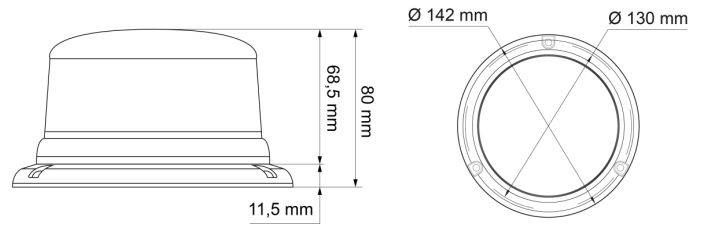

ROTATING BEACONS

510-DV-OR

Beacon | LED | 3 bolt mounting | 12-24V | amber

EAN: 5414184690141

Specifications

Color	Amber
Colour of LEDs	Amber
Colour of lens	Amber
Connection	Open cable ends
Diameter mm	130 mm
ECE R65 Class 1	Yes
EMC	EMC R10
EMC R10	Yes
Height mm	80 mm
Height range	70 - 110 mm
IP-degree	IPX5

Light source	LED
Mounting	3 bolt mounting
Number of LEDs	8
Number of flash patterns	14
Operating voltage	12V - 24V
Operation temperature	-30°C / +65°C
Packing	POS packaging
Supplied with	Manual, mounting screws
Synchronisable	Yes
To be ordered by	1
Weight (kg)	0,58 Kg