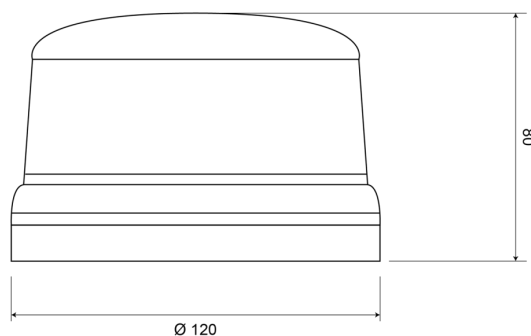

# ROTATING BEACONS

510M-DV-BL

Beacon | LED | magnetic | 12-24V | blue

EAN: 5414184690172

## Specifications

Characteristics	Certified up to 250 km/hours
Color	Blue
Connection	Cigar-lighter plug
Diameter mm	130 mm
ECE R65 Class 1	Yes
EMC R10	Yes
Height mm	80 mm
Height range	70 - 110 mm
IP-degree	IPX5
Length of cable (m)	0,50 m - 3 m

Light source	LED
Mounting	Magnetic
Number of LEDs	8
Number of flash patterns	14
Operating voltage	12V - 24V
Operation temperature	-30°C / +65°C
Packing	POS packaging
Supplied with	Manual
To be ordered by	1
Weight (kg)	1,08 Kg