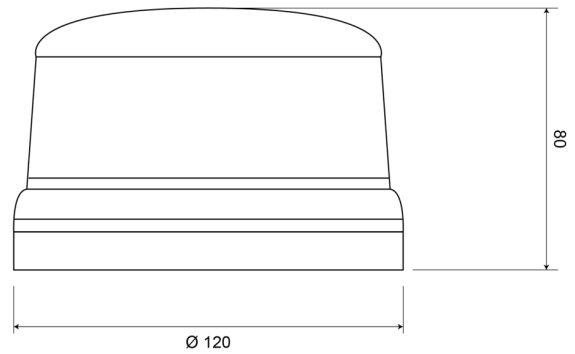

ROTATING BEACONS

510M-DV-BL

Beacon | LED | magnetic | 12-24V | blue

EAN: 5414184690172

Specifications

Characteristics	Certified up to 250 km/hours	Mounting	Magnetic
Color	Blue	Number of LEDs	8
Connection	Cigar-lighter plug	Number of flash patterns	14
Diameter mm	118 mm	Operating voltage	12V - 24V
Diameter range	131 - 170 mm	Operation temperature	-30°C / +65°C
ECE R65 Class 1	Yes	Packing	POS packaging
EMC R10	Yes	Supplied with	Manual
Height mm	80 mm	To be ordered by	1
Height range	70 - 110 mm	Weight (kg)	1,076 Kg
IP-degree	IPX5		
Length of cable (m)	0,50 m - 3 m		
Light source	LED		