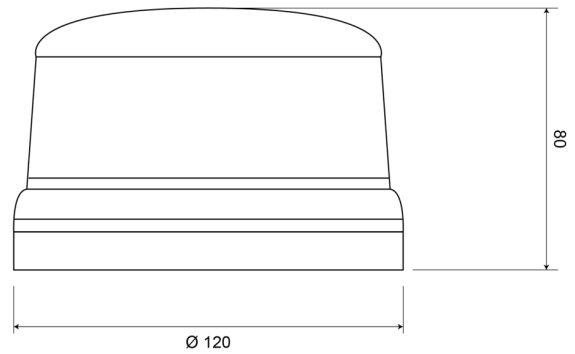

ROTATING BEACONS

510M-DV-BL

Beacon | LED | magnetic | 12-24V | blue

EAN: 5414184690172

Specifications

Characteristics	Certified up to 250 km/hours	Light source	LED
Color	Blue	Mounting	Magnetic
Connection	Cigar-lighter plug	Number of LEDs	8
Diameter mm	130 mm	Number of flash patterns	14
ECE R65 Class 1	Yes	Operating voltage	12V - 24V
EMC R10	Yes	Operation temperature	-30°C / +65°C
Height mm	80 mm	Packing	POS packaging
Height range	70 - 110 mm	Supplied with	Manual
IP-degree	IPX5	To be ordered by	1
Length of cable (m)	0,50 m - 3 m	Weight (kg)	1,076 Kg