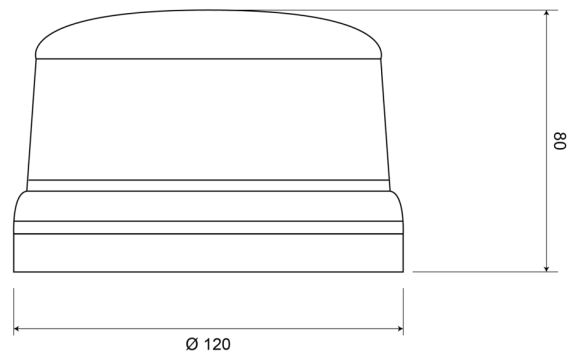

ROTATING BEACONS

510M-DV-BL

Beacon | LED | magnetic | 12-24V | blue

EAN: 5414184690172

Specifications

Characteristics	Certified up to 250 km/hours	Light source	LED
Color	Blue	Mounting	Magnetic
Connection	Cigar-lighter plug	Number of LEDs	8
Diameter mm	130 mm	Number of flash patterns	14
ECE R65 Class 1	Yes	Operating voltage	12V - 24V
EMC R10	Yes	Operation temperature	-30°C / +65°C
Height mm	80 mm	Packing	POS packaging
Height range	70 - 110 mm	Supplied with	Manual
IP-degree	IPX5	To be ordered by	1
Length of cable (m)	0,50 m - 3 m	Weight (kg)	1,076 Kg