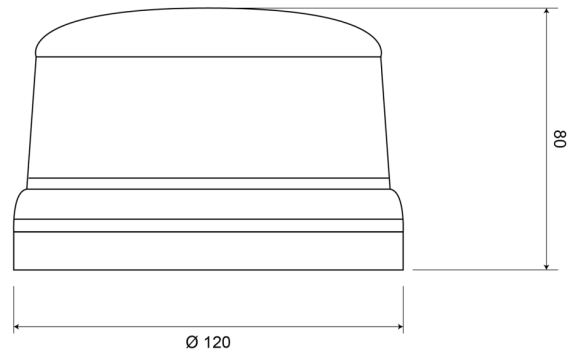

# ROTATING BEACONS

510M-DV-BL

Beacon | LED | magnetic | 12-24V | blue

EAN: 5414184690172

## Specifications

Characteristics	Certified up to 250 km/hours	Light source	LED
Color	Blue	Mounting	Magnetic
Connection	Cigar-lighter plug	Number of LEDs	8
Diameter mm	130 mm	Number of flash patterns	14
ECE R65 Class 1	Yes	Operating voltage	12V - 24V
EMC R10	Yes	Operation temperature	-30°C / +65°C
Height mm	80 mm	Packing	POS packaging
Height range	70 - 110 mm	Supplied with	Manual
IP-degree	IPX5	To be ordered by	1
Length of cable (m)	0,50 m - 3 m	Weight (kg)	1,076 Kg