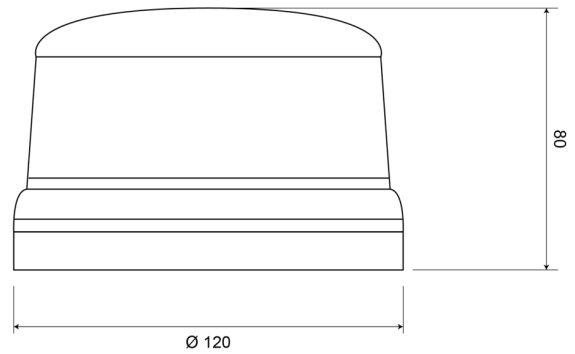

ROTATING BEACONS

510M-DV-OR

Beacon | LED | magnetic | 12-24V | amber

EAN: 5414184690189

Specifications

Characteristics	Certified up to 250 km/hours	Mounting	Magnetic
Color	Amber	Number of LEDs	8
Connection	Cigar-lighter plug	Number of flash patterns	14
Diameter mm	130 mm	Operating voltage	12V - 24V
ECE R65 Class 1	Yes	Operation temperature	-30°C / +65°C
EMC	EMC R10	Packing	POS packaging
EMC R10	Yes	Supplied with	Manual
Height mm	80 mm	To be ordered by	1
Height range	70 - 110 mm	Weight (kg)	1,076 Kg
IP-degree	IPX5		
Length of cable (m)	0,50 m - 3 m		
Light source	LED		