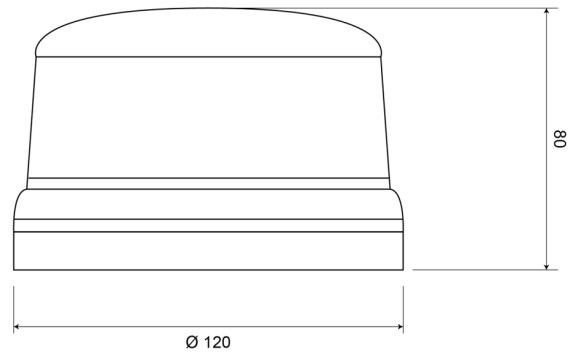

ROTATING BEACONS

510M-DV-OR

Beacon | LED | magnetic | 12-24V | amber

EAN: 5414184690189

Specifications

Characteristics	Certified up to 250 km/hours	Length of cable (m)	0,50 m - 3 m
Color	Amber	Light source	LED
Connection	Cigar-lighter plug	Mounting	Magnetic
Diameter mm	118 mm	Number of LEDs	8
Diameter range	131 - 170 mm	Number of flash patterns	14
ECE R65 Class 1	Yes	Operating voltage	12V - 24V
EMC	EMC R10	Operation temperature	-30°C / +65°C
EMC R10	Yes	Packing	POS packaging
Height mm	80 mm	Supplied with	Manual
Height range	70 - 110 mm	To be ordered by	1
IP-degree	IPX5	Weight (kg)	1,076 Kg