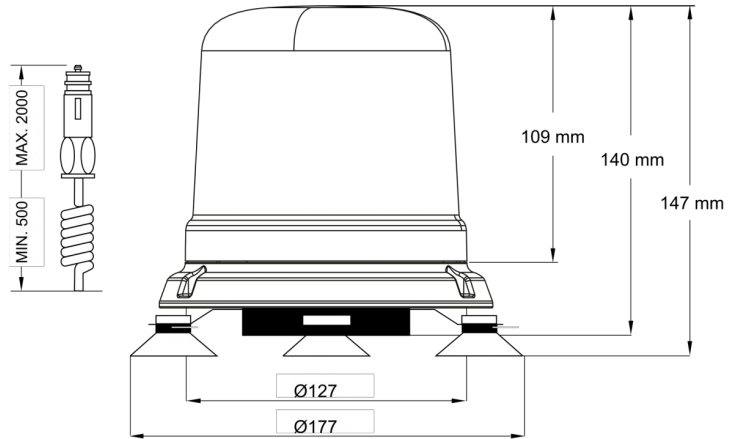

ROTATING BEACONS

515M-DV-BL

Beacon | LED | magnetic | 12-24V | blue

EAN: 5414184690073

Specifications

Color	Blue	Mounting	Magnetic with suction cups. Magnetic
Connection	Cigar-lighter plug	Number of LEDs	10
Diameter mm	130 mm	Number of flash patterns	14
ECE R65 Class1	Yes	Operating voltage	12V - 24V
EMC R10	Yes	Operation temperature	-30°C / +65°C
Height mm	147 mm	Packing	POS packaging
Height range	131 - 170 mm	Supplied with	Manual
IP-degree	IPX5	Synchronisable	No
Length of cable (m)	0,50 m - 1,50 m	To be ordered by	1
Light source	LED	Weight (kg)	1,442 Kg