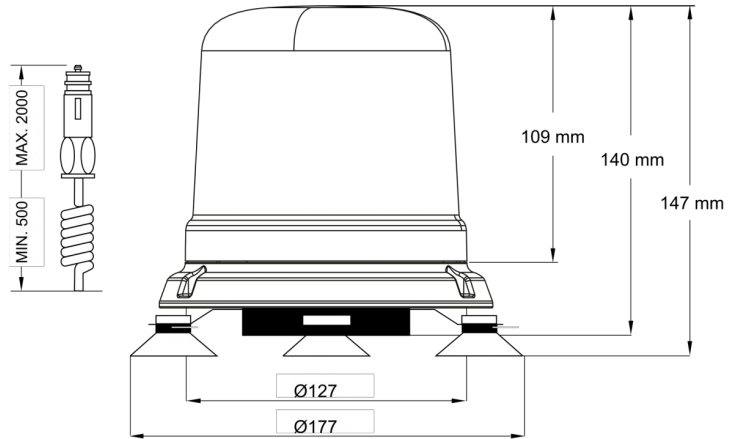

# ROTATING BEACONS

515M-DV-BL

Beacon | LED | magnetic | 12-24V | blue

EAN: 5414184690073

## Specifications

Color	Blue
Connection	Cigar-lighter plug
Diameter mm	142 mm
Diameter range	171 - 210 mm
ECE R65 Class 1	Yes
EMC R10	Yes
Height mm	147 mm
Height range	131 - 170 mm
IP-degree	IPX5
Length of cable (m)	0,50 m - 1,50 m
Light source	LED
Mounting	Magnetic with suction cups; Magnetic

Number of LEDs	10
Number of flash patterns	14
Operating voltage	12V - 24V
Operation temperature	-30°C / +65°C
Packing	POS packaging
Supplied with	Manual
Synchronisable	No
To be ordered by	1
Weight (kg)	1,442 Kg