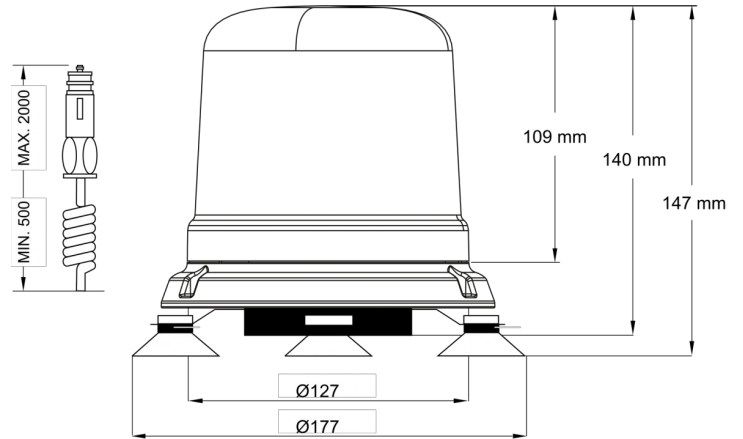

# ROTATING BEACONS

515M-DV-OR

Beacon | LED | magnetic | 12-2V | amber

EAN: 5414184690080

## Specifications

Color	Amber
Connection	Cigar-lighter plug
Diameter mm	130 mm
ECE R65 Class1	Yes
EMC	EMC R10
EMC R10	Yes
Height mm	147 mm
Height range	131 - 170 mm
IP-degree	IPX5
Light source	LED

Mounting	Magnetic with suction cups. Magnetic
Number of LEDs	10
Number of flash patterns	14
Operating voltage	12V - 24V
Operation temperature	-30°C / +65°C
Packing	POS packaging
Supplied with	Manual
Synchronisable	No
To be ordered by	1
Weight (kg)	1,442 Kg