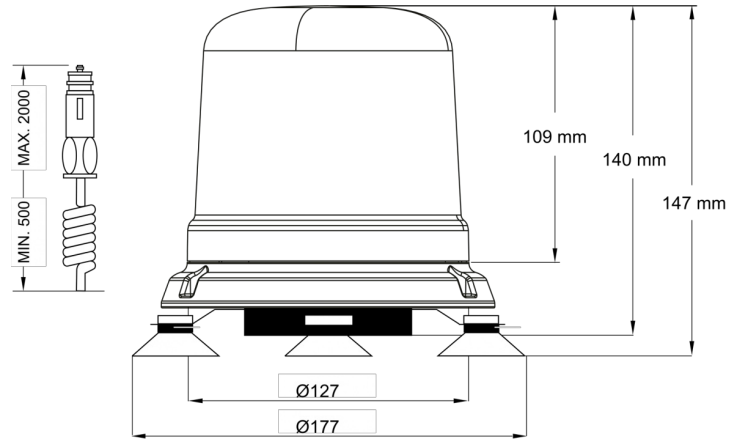

# ROTATING BEACONS

515M-DV-OR

Beacon | LED | magnetic | 12-24V | amber

EAN: 5414184690080

## Specifications

Color	Amber
Connection	Cigar-lighter plug
Diameter mm	130 mm
ECE R65 Class1	Yes
EMC	EMC R10
EMC R10	Yes
Height mm	147 mm
Height range	131 - 170 mm
IP-degree	IPX5
Light source	LED

Mounting	Magnetic with suction cups. Magnetic
Number of LEDs	10
Number of flash patterns	14
Operating voltage	12V - 24V
Operation temperature	-30°C / +65°C
Packing	POS packaging
Supplied with	Manual
Synchronisable	No
To be ordered by	1
Weight (kg)	1,442 Kg