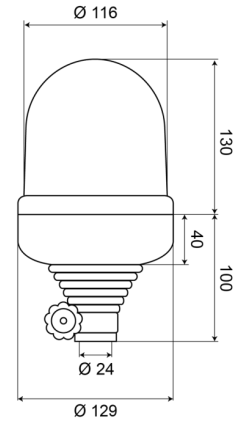

ROTATING BEACONS

535B12B

Rotating beacon | flex. tube mounting | 12V | blue

EAN: 5414184010291

Specifications

Characteristics	Lens in polycarbonat	Light source	Halogen
Color	Blue	Mounting	Flexible tube mounting
Connection	Tube mounting	Operating voltage	12V
Diameter mm	129 mm	Operation temperature	-30°C / +50°C
ECE R65 Class 1	Yes	Rotations/minute	180 +/- 30
EMC	EMC	To be ordered by	1
Height mm	230 mm	Weight (kg)	1,03 Kg
Height range	211 - 240 mm		