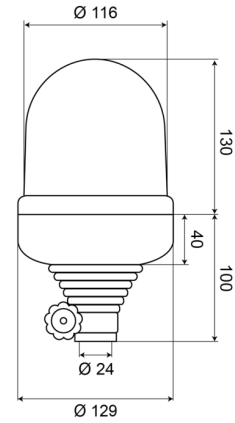

# ROTATING BEACONS

535B12B

Rotating beacon | flex. tube mounting | 12V | blue

EAN: 5414184010291

## Specifications

Characteristics	Lens in polycarbonat	Light source	Halogen
Color	Blue	Mounting	Flexible tube mounting
Connection	Tube mounting	Operating voltage	12V
Diameter mm	129 mm	Operation temperature	-30°C / +50°C
ECE R65 Class 1	Yes	Rotations/minute	180 +/- 30
EMC	EMC	To be ordered by	1
Height mm	230 mm	Weight (kg)	1,03 Kg
Height range	211 - 240 mm		