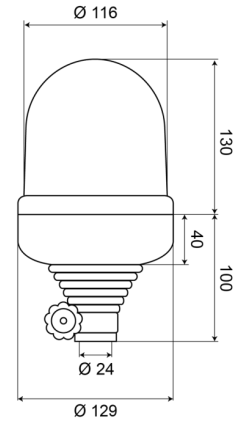

ROTATING BEACONS

535B120

Rotating beacon | flex. tube mounting | 12V | amber

EAN: 5414184010307

Specifications

Characteristics	Lens in polycarbonat	Height range	211 - 240 mm
Color	Amber	Light source	Halogen
Connection	Tube mounting	Mounting	Tube mounting, flexible
Diameter mm	129 mm	Operating voltage	12V
Diameter range	131 - 170 mm	Operation temperature	-30°C / +50°C
ECE R65 Class 1	Yes	Rotations/minute	180 +/- 30
EMC	EMC	To be ordered by	1
Height mm	230 mm	Weight (kg)	0,899 Kg