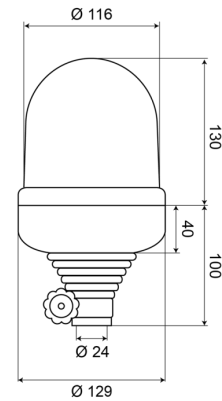

# ROTATING BEACONS

535B120

Rotating beacon | flex. tube mounting | 12V | amber

EAN: 5414184010307

## Specifications

Characteristics	Lens in polycarbonat
Color	Amber
Connection	Tube mounting
Diameter mm	129 mm
ECE R65 Class 1	Yes
EMC	EMC
Height mm	230 mm
Height range	211 - 240 mm

Light source	Halogen
Mounting	Flexible tube mounting
Operating voltage	12V
Operation temperature	-30°C / +50°C
Rotations/minute	180 +/- 30
To be ordered by	1
Weight (kg)	0,9 Kg