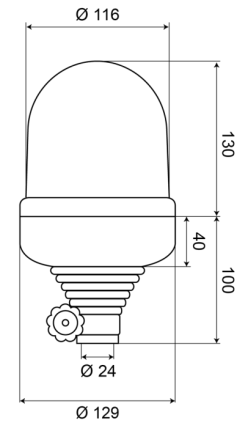

ROTATING BEACONS

535B120

Rotating beacon | flex. tube mounting | 12V | amber

EAN: 5414184010307

Specifications

Characteristics	Lens in polycarbonat	Light source	Halogen
Color	Amber	Mounting	Flexible tube mounting
Connection	Tube mounting	Operating voltage	12V
Diameter mm	129 mm	Operation temperature	-30°C / +50°C
ECE R65 Class 1	Yes	Rotations/minute	180 +/- 30
EMC	EMC	To be ordered by	1
Height mm	230 mm	Weight (kg)	0,899 Kg
Height range	211 - 240 mm		