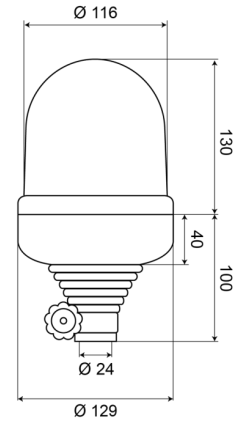

ROTATING BEACONS

535B120

Rotating beacon | flex. tube mounting | 12V | amber

EAN: 5414184010307

Specifications

Characteristics	Lens in polycarbonat	Light source	Halogen
Color	Amber	Mounting	Tube mounting, flexible
Connection	Tube mounting	Operating voltage	12V
Diameter mm	129 mm	Operation temperature	-30°C / +50°C
ECE R65 Class 1	Yes	Rotations/minute	180 +/- 30
EMC	EMC	To be ordered by	1
Height mm	230 mm	Weight (kg)	0,899 Kg
Height range	211 - 240 mm		