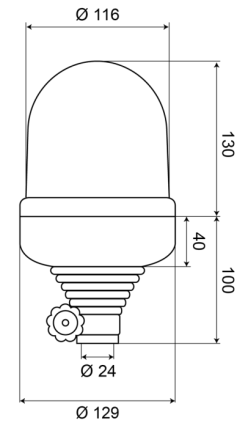

ROTATING BEACONS

535B120

Rotating beacon | flex. tube mounting | 12V | amber

EAN: 5414184010307

Specifications

Characteristics	Lens in polycarbonat	Light source	Halogen
Color	Amber	Mounting	Flexible tube mounting
Connection	Tube mounting	Operating voltage	12V
Diameter mm	129 mm	Operation temperature	-30°C / +50°C
ECE R65 Class 1	Yes	Rotations/minute	180 +/- 30
EMC	EMC	To be ordered by	1
Height mm	230 mm	Weight (kg)	0,899 Kg
Height range	211 - 240 mm		