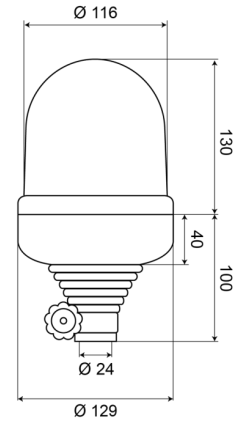

ROTATING BEACONS

535B12R

Rotating beacon | flex. tube mounting | 12V | red

EAN: 5414184010314

Specifications

Characteristics	Lens in polycarbonat	Light source	Halogen
Color	Red	Mounting	Flexible tube mounting
Connection	Tube mounting	Operating voltage	12V
Diameter mm	129 mm	Operation temperature	-30°C / +50°C
ECE R65	No	Rotations/minute	180 +/- 30
EMC	EMC	To be ordered by	1
Height mm	230 mm	Weight (kg)	1,03 Kg
Height range	211 - 240 mm		