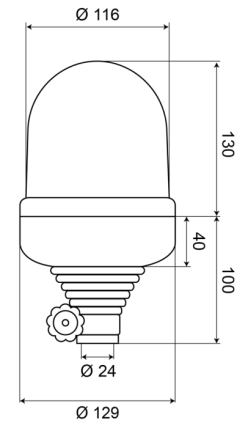

ROTATING BEACONS

535B24B

Rotating beacon | flex. tube mounting | 24V | blue

EAN: 5414184010321

Specifications

Characteristics	Lens in polycarbonat	Light source	Halogen
Color	Blue	Mounting	Flexible tube mounting
Connection	Tube mounting	Operating voltage	24V
Diameter mm	129 mm	Operation temperature	-30°C / +50°C
ECE R65 Class 1	Yes	Rotations/minute	180 +/- 30
EMC	EMC	To be ordered by	1
Height mm	230 mm	Weight (kg)	1,03 Kg
Height range	211 - 240 mm		