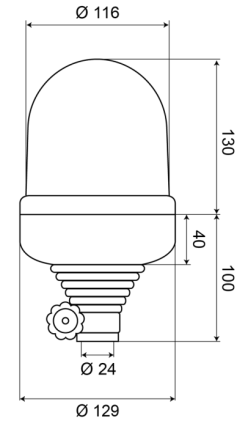

# ROTATING BEACONS

535B24B

Rotating beacon | flex. tube mounting | 24V | blue

EAN: 5414184010321

## Specifications

Characteristics	Lens in polycarbonat	Light source	Halogen
Color	Blue	Mounting	Flexible tube mounting
Connection	Tube mounting	Operating voltage	24V
Diameter mm	129 mm	Operation temperature	-30°C / +50°C
ECE R65 Class 1	Yes	Rotations/minute	180 +/- 30
EMC	EMC	To be ordered by	1
Height mm	230 mm	Weight (kg)	1,03 Kg
Height range	211 - 240 mm		