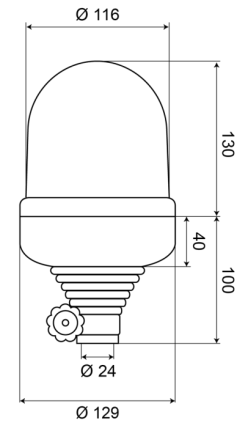

ROTATING BEACONS

535B24O

Rotating beacon | flex. tube mounting | 24V | amber

EAN: 5414184010338

Specifications

Characteristics	Lens in polycarbonat	Light source	Halogen
Color	Amber	Mounting	Tube mounting, flexible
Connection	Tube mounting	Operating voltage	24V
Diameter mm	129 mm	Operation temperature	-30°C / +50°C
ECE R65 Class 1	Yes	Rotations/minute	180 +/- 30
EMC	EMC	To be ordered by	1
Height mm	230 mm	Weight (kg)	0,899 Kg
Height range	211 - 240 mm		