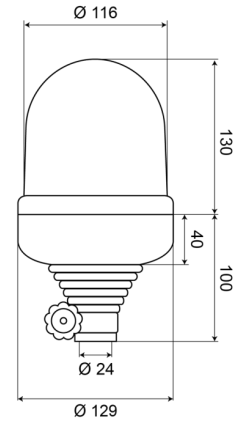

ROTATING BEACONS

535B24O

Rotating beacon | flex. tube mounting | 24V | amber

EAN: 5414184010338

Specifications

Characteristics	Lens in polycarbonat	Height range	211 - 240 mm
Color	Amber	Light source	Halogen
Connection	Tube mounting	Mounting	Tube mounting, flexible
Diameter mm	129 mm	Operating voltage	24V
Diameter range	131 - 170 mm	Operation temperature	-30°C / +50°C
ECE R65 Class 1	Yes	Rotations/minute	180 +/- 30
EMC	EMC	To be ordered by	1
Height mm	230 mm	Weight (kg)	0,899 Kg