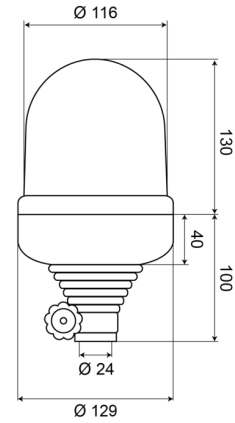

ROTATING BEACONS

535B24O

Rotating beacon | flex. tube mounting | 24V | amber

EAN: 5414184010338

Specifications

Characteristics	Lens in polycarbonat	Light source	Halogen
Color	Amber	Mounting	Flexible tube mounting
Connection	Tube mounting	Operating voltage	24V
Diameter mm	129 mm	Operation temperature	-30°C / +50°C
ECE R65 Class 1	Yes	Rotations/minute	180 +/- 30
EMC	EMC	To be ordered by	1
Height mm	230 mm	Weight (kg)	0,899 Kg
Height range	211 - 240 mm		