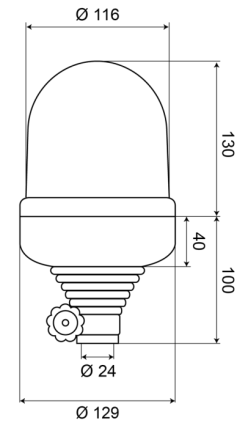

ROTATING BEACONS

535B24O

Rotating beacon | flex. tube mounting | 24V | amber

EAN: 5414184010338

Specifications

Characteristics	Lens in polycarbonat	Light source	Halogen
Color	Amber	Mounting	Flexible tube mounting
Connection	Tube mounting	Operating voltage	24V
Diameter mm	129 mm	Operation temperature	-30°C / +50°C
ECE R65 Class 1	Yes	Rotations/minute	180 +/- 30
EMC	EMC	To be ordered by	1
Height mm	230 mm	Weight (kg)	0,899 Kg
Height range	211 - 240 mm		