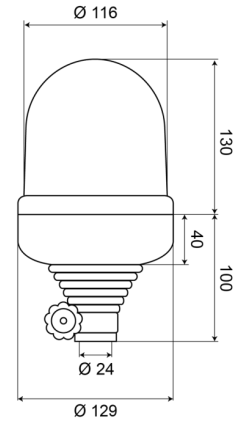

ROTATING BEACONS

535B24R

Rotating beacon | flex. tube mounting | 24V | red

EAN: 5414184010352

Specifications

Characteristics	Lens in polycarbonat	Light source	Halogen
Color	Red	Mounting	Flexible tube mounting
Connection	Tube mounting	Operating voltage	24V
Diameter mm	129 mm	Operation temperature	-30°C / +50°C
ECE R65	No	Rotations/minute	180 +/- 30
EMC	EMC	To be ordered by	1
Height mm	230 mm	Weight (kg)	1,03 Kg
Height range	211 - 240 mm		