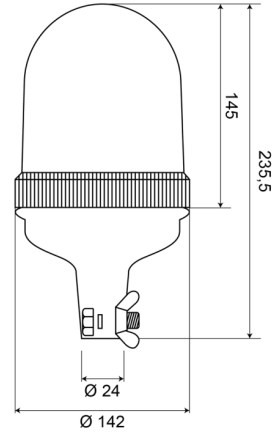

ROTATING BEACONS

540B120

Rotating beacon | tube mounting | 12V | amber

EAN: 5414184510036

Specifications

Color	Amber	Light source	Halogen
Connection	Tube mounting	Mounting	Tube mounting
Diameter mm	142 mm	Operating voltage	12V
ECE R65 Class1	Yes	Operation temperature	-30°C / +40°C
EMC	EMC	Rotations/minute	180 +/- 30
Height mm	235,5 mm	To be ordered by	1
Height range	211 - 240 mm	Weight (kg)	0,621 Kg