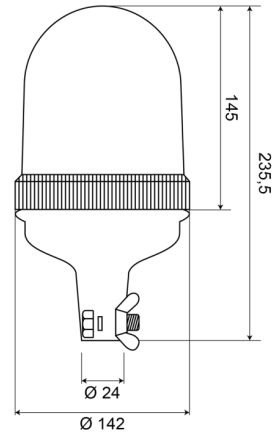

# ROTATING BEACONS

540B120

Rotating beacon | tube mounting | 12V | amber

EAN: 5414184510036

## Specifications

Color	Amber	Light source	Halogen
Connection	Tube mounting	Mounting	Tube mounting
Diameter mm	142 mm	Operating voltage	12V
ECE R65 Class1	Yes	Operation temperature	-30°C / +40°C
EMC	EMC	Rotations/minute	180 +/- 30
Height mm	235,5 mm	To be ordered by	1
Height range	211 - 240 mm	Weight (kg)	0,621 Kg