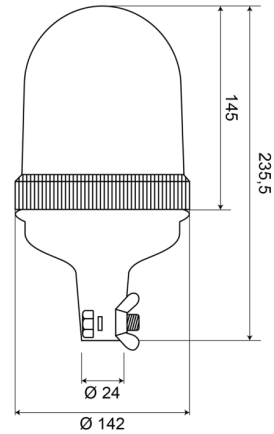

ROTATING BEACONS

540B120

Rotating beacon | tube mounting | 12V | amber

EAN: 5414184510036

Specifications

Color	Amber	Light source	Halogen
Connection	Tube mounting	Mounting	Tube mounting, rigid
Diameter mm	142 mm	Operating voltage	12V
ECE R65 Class1	Yes	Operation temperature	-30°C / +40°C
EMC	EMC	Rotations/minute	180 +/- 30
Height mm	235,5 mm	To be ordered by	1
Height range	211 - 240 mm	Weight (kg)	0,621 Kg