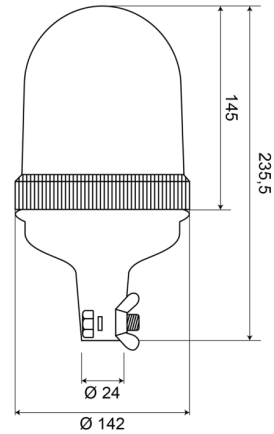

ROTATING BEACONS

540B12O

Rotating beacon | tube mounting | 12V | amber

EAN: 5414184510036

Specifications

Color	Amber	Light source	Halogen
Connection	Tube mounting	Mounting	Tube mounting, rigid
Diameter mm	142 mm	Operating voltage	12V
Diameter range	171 - 210 mm	Operation temperature	-30°C / +40°C
ECE R65 Class 1	Yes	Rotations/minute	180 +/- 30
EMC	EMC	To be ordered by	1
Height mm	235,5 mm	Weight (kg)	0,621 Kg
Height range	211 - 240 mm		