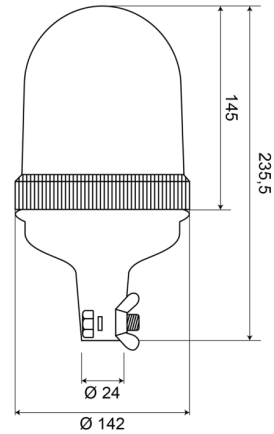

ROTATING BEACONS

540B240

Rotating beacon | tube mounting | 24V | amber

EAN: 5414184510043

Specifications

Color	Amber
Connection	Tube mounting
Diameter mm	142 mm
Diameter range	171 - 210 mm
ECE R65 Class 1	Yes
EMC	EMC
Height mm	235,5 mm
Height range	211 - 240 mm

Light source	Halogen
Mounting	Tube mounting, rigid
Operating voltage	24V
Operation temperature	-30°C / +40°C
Rotations/minute	180 +/- 30
To be ordered by	1
Weight (kg)	0,621 Kg