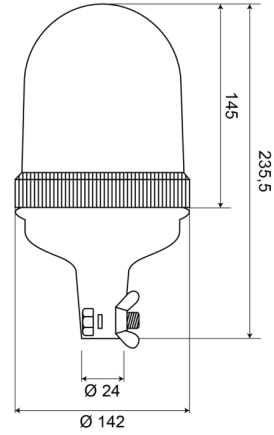

ROTATING BEACONS

540B240

Rotating beacon | tube mounting | 24V | amber

EAN: 5414184510043

Specifications

Color	Amber	Light source	Halogen
Connection	Tube mounting	Mounting	Tube mounting
Diameter mm	142 mm	Operating voltage	24V
ECE R65 Class1	Yes	Operation temperature	-30°C / +40°C
EMC	EMC	Rotations/minute	180 +/- 30
Height mm	235,5 mm	To be ordered by	1
Height range	211 - 240 mm	Weight (kg)	0,621 Kg