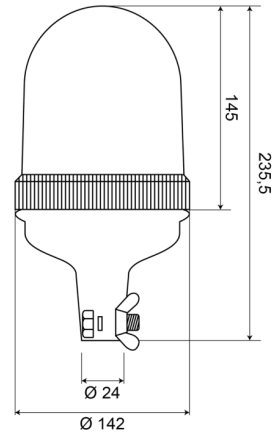

ROTATING BEACONS

540F120

Rotating beacon | flex. tube mounting | 12V | amber

EAN: 5414184510067

Specifications

Characteristics	Lens in polycarbonat	Light source	Halogen
Color	Amber	Mounting	Tube mounting, flexible
Connection	Tube mounting	Operating voltage	12V
Diameter mm	142 mm	Operation temperature	-30°C / +40°C
ECE R65 Class 1	Yes	Rotations/minute	180 +/- 30
EMC	EMC	To be ordered by	1
Height mm	235,5 mm	Weight (kg)	0,652 Kg
Height range	211 - 240 mm		