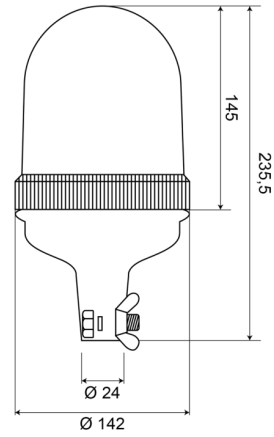

ROTATING BEACONS

540F120

Rotating beacon | flex. tube mounting | 12V | amber

EAN: 5414184510067

Specifications

Characteristics	Lens in polycarbonat	Light source	Halogen
Color	Amber	Mounting	Tube mounting, flexible
Connection	Tube mounting	Operating voltage	12V
Diameter mm	142 mm	Operation temperature	-30°C / +40°C
ECE R65 Class 1	Yes	Rotations/minute	180 +/- 30
EMC	EMC	To be ordered by	1
Height mm	235,5 mm	Weight (kg)	0,652 Kg
Height range	211 - 240 mm		