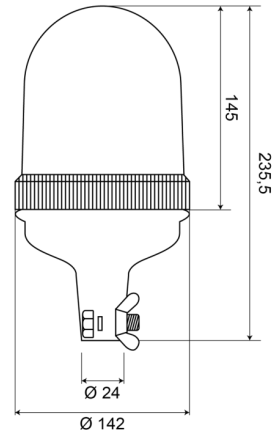

# ROTATING BEACONS

540F120

Rotating beacon | flex. tube mounting | 12V | amber

EAN: 5414184510067

## Specifications

Characteristics	Lens in polycarbonat	Light source	Halogen
Color	Amber	Mounting	Flexible tube mounting
Connection	Tube mounting	Operating voltage	12V
Diameter mm	142 mm	Operation temperature	-30°C / +40°C
ECE R65 Class 1	Yes	Rotations/minute	180 +/- 30
EMC	EMC	To be ordered by	1
Height mm	235,5 mm	Weight (kg)	0,652 Kg
Height range	211 - 240 mm		