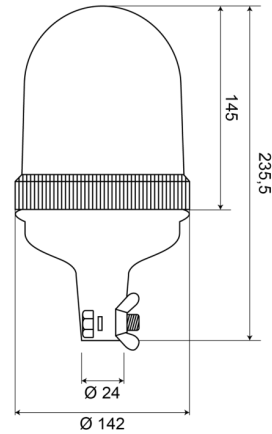

# ROTATING BEACONS

540F120

Rotating beacon | flex. tube mounting | 12V | amber

EAN: 5414184510067

## Specifications

Characteristics	Lens in polycarbonat	Height range	211 - 240 mm
Color	Amber	Light source	Halogen
Connection	Tube mounting	Mounting	Tube mounting, flexible
Diameter mm	142 mm	Operating voltage	12V
Diameter range	171 - 210 mm	Operation temperature	-30°C / +40°C
ECE R65 Class 1	Yes	Rotations/minute	180 +/- 30
EMC	EMC	To be ordered by	1
Height mm	235,5 mm	Weight (kg)	0,652 Kg