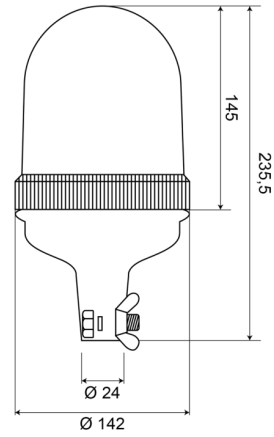

ROTATING BEACONS

540F120

Rotating beacon | flex. tube mounting | 12V | amber

EAN: 5414184510067

Specifications

Characteristics	Lens in polycarbonat	Light source	Halogen
Color	Amber	Mounting	Flexible tube mounting
Connection	Tube mounting	Operating voltage	12V
Diameter mm	142 mm	Operation temperature	-30°C / +40°C
ECE R65 Class 1	Yes	Rotations/minute	180 +/- 30
EMC	EMC	To be ordered by	1
Height mm	235,5 mm	Weight (kg)	0,652 Kg
Height range	211 - 240 mm		