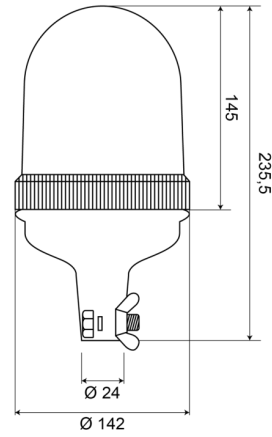

ROTATING BEACONS

540F240

Rotating beacon | flex. tube mounting | 24V | amber

EAN: 5414184510074

Specifications

Characteristics	Lens in polycarbonat	Light source	Halogen
Color	Amber	Mounting	Tube mounting, flexible
Connection	Tube mounting	Operating voltage	24V
Diameter mm	142 mm	Operation temperature	-30°C / +40°C
ECE R65 Class 1	Yes	Rotations/minute	180 +/- 30
EMC	EMC	To be ordered by	1
Height mm	235,5 mm	Weight (kg)	0,652 Kg
Height range	211 - 240 mm		