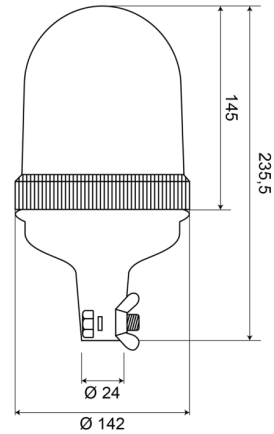

ROTATING BEACONS

540F240

Rotating beacon | flex. tube mounting | 24V | amber

EAN: 5414184510074

Specifications

Characteristics	Lens in polycarbonat	Light source	Halogen
Color	Amber	Mounting	Flexible tube mounting
Connection	Tube mounting	Operating voltage	24V
Diameter mm	142 mm	Operation temperature	-30°C / +40°C
ECE R65 Class 1	Yes	Rotations/minute	180 +/- 30
EMC	EMC	To be ordered by	1
Height mm	235,5 mm	Weight (kg)	0,652 Kg
Height range	211 - 240 mm		