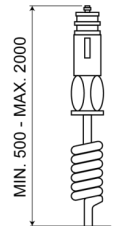

# ROTATING BEACONS

540M120

Rotating beacon | magnetic | 12V | amber

EAN: 5414184510098

## Specifications

Color	Amber	Light source	Halogen
Connection	Cigar-lighter plug	Mounting	Magnetic
Diameter mm	142 mm	Operating voltage	12V
ECE R65 Class1	Yes	Operation temperature	-30°C / +40°C
EMC	EMC	Rotations/minute	180 +/- 30
Height mm	198 mm	To be ordered by	1
Height range	171 - 210 mm	Weight (kg)	0,968 Kg