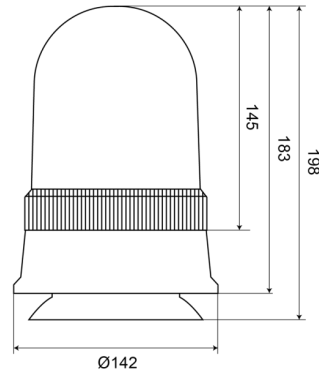

# ROTATING BEACONS

540M120

Rotating beacon | magnetic | 12V | amber

EAN: 5414184510098

## Specifications

Color	Amber	Light source	Halogen
Connection	Cigar-lighter plug	Mounting	Magnetic
Diameter mm	142 mm	Operating voltage	12V
ECE R65 Class1	Yes	Operation temperature	-30°C / +40°C
EMC	EMC	Rotations/minute	180 +/- 30
Height mm	198 mm	To be ordered by	1
Height range	171 - 210 mm	Weight (kg)	0,968 Kg