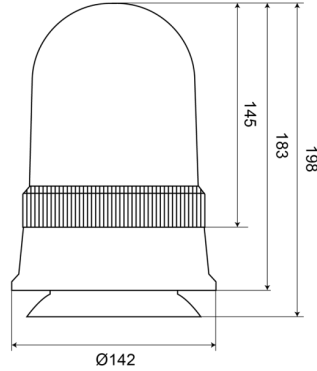

# ROTATING BEACONS

540M120

Rotating beacon | magnetic | 12V | amber

EAN: 5414184510098

## Specifications

Color	Amber	Light source	Halogen
Connection	Cigar-lighter plug	Mounting	Magnetic
Diameter mm	142 mm	Operating voltage	12V
ECE R65 Class1	Yes	Operation temperature	-30°C / +40°C
EMC	EMC	Rotations/minute	180 +/- 30
Height mm	198 mm	To be ordered by	1
Height range	171 - 210 mm	Weight (kg)	0,968 Kg