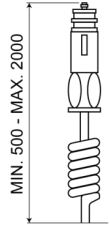

# ROTATING BEACONS

540M120

Rotating beacon | magnetic | 12V | amber

EAN: 5414184510098

## Specifications

Color	Amber	Light source	Halogen
Connection	Cigar-lighter plug	Mounting	Magnetic
Diameter mm	142 mm	Operating voltage	12V
ECE R65 Class1	Yes	Operation temperature	-30°C / +40°C
EMC	EMC	Rotations/minute	180 +/- 30
Height mm	198 mm	To be ordered by	1
Height range	171 - 210 mm	Weight (kg)	0,968 Kg