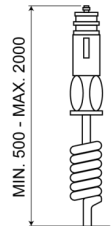

# ROTATING BEACONS

540M120

Rotating beacon | magnetic | 12V | amber

EAN: 5414184510098

## Specifications

Color	Amber
Connection	Cigar-lighter plug
Diameter mm	142 mm
Diameter range	171 - 210 mm
ECE R65 Class 1	Yes
EMC	EMC
Height mm	198 mm
Height range	171 - 210 mm

Light source	Halogen
Mounting	Magnetic
Operating voltage	12V
Operation temperature	-30°C / +40°C
Rotations/minute	180 +/- 30
To be ordered by	1
Weight (kg)	0,968 Kg