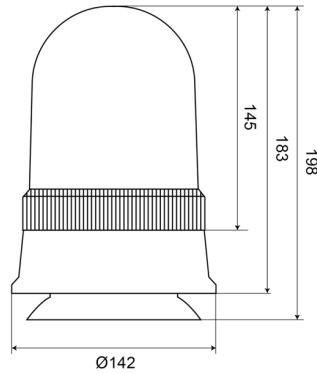

# ROTATING BEACONS

540M120

Rotating beacon | magnetic | 12V | amber

EAN: 5414184510098

## Specifications

Color	Amber
Connection	Cigar-lighter plug
Diameter mm	142 mm
Diameter range	171 - 210 mm
ECE R65 Class 1	Yes
EMC	EMC
Height mm	198 mm
Height range	171 - 210 mm

Light source	Halogen
Mounting	Magnetic
Operating voltage	12V
Operation temperature	-30°C / +40°C
Rotations/minute	180 +/- 30
To be ordered by	1
Weight (kg)	0,968 Kg