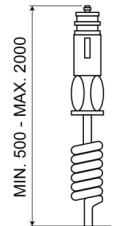

# ROTATING BEACONS

540M240

Rotating beacon | magnetic | 24V | amber

EAN: 5414184510111

## Specifications

Color	Amber	Light source	Halogen
Connection	Cigar-lighter plug	Mounting	Magnetic
Diameter mm	142 mm	Operating voltage	24V
ECE R65 Class1	Yes	Operation temperature	-30°C / +40°C
EMC	EMC	Rotations/minute	180 +/- 30
Height mm	198 mm	To be ordered by	1
Height range	171 - 210 mm	Weight (kg)	0,978 Kg