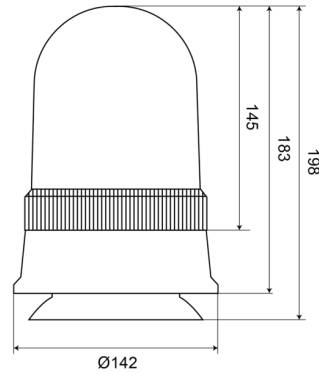

ROTATING BEACONS

540M240

Rotating beacon | magnetic | 24V | amber

EAN: 5414184510111

Specifications

Color	Amber	Light source	Halogen
Connection	Cigar-lighter plug	Mounting	Magnetic
Diameter mm	142 mm	Operating voltage	24V
ECE R65 Class1	Yes	Operation temperature	-30°C / +40°C
EMC	EMC	Rotations/minute	180 +/- 30
Height mm	198 mm	To be ordered by	1
Height range	171 - 210 mm	Weight (kg)	0,978 Kg