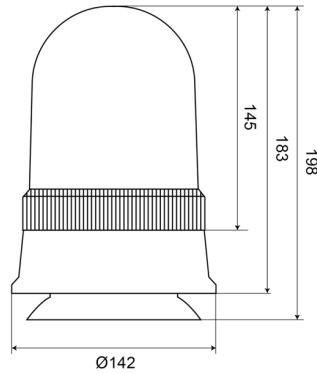

# ROTATING BEACONS

540M240

Rotating beacon | magnetic | 24V | amber

EAN: 5414184510111

## Specifications

Color	Amber	Light source	Halogen
Connection	Cigar-lighter plug	Mounting	Magnetic
Diameter mm	142 mm	Operating voltage	24V
ECE R65 Class1	Yes	Operation temperature	-30°C / +40°C
EMC	EMC	Rotations/minute	180 +/- 30
Height mm	198 mm	To be ordered by	1
Height range	171 - 210 mm	Weight (kg)	0,978 Kg