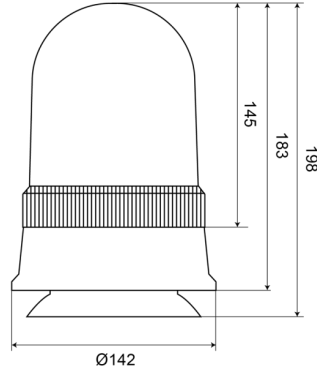

# ROTATING BEACONS

540M240

Rotating beacon | magnetic | 24V | amber

EAN: 5414184510111

## Specifications

Color	Amber	Light source	Halogen
Connection	Cigar-lighter plug	Mounting	Magnetic
Diameter mm	142 mm	Operating voltage	24V
ECE R65 Class1	Yes	Operation temperature	-30°C / +40°C
EMC	EMC	Rotations/minute	180 +/- 30
Height mm	198 mm	To be ordered by	1
Height range	171 - 210 mm	Weight (kg)	0,978 Kg