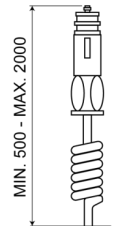

ROTATING BEACONS

540M240

Rotating beacon | magnetic | 24V | amber

EAN: 5414184510111

Specifications

Color	Amber	Light source	Halogen
Connection	Cigar-lighter plug	Mounting	Magnetic
Diameter mm	142 mm	Operating voltage	24V
ECE R65 Class1	Yes	Operation temperature	-30°C / +40°C
EMC	EMC	Rotations/minute	180 +/- 30
Height mm	198 mm	To be ordered by	1
Height range	171 - 210 mm	Weight (kg)	0,978 Kg