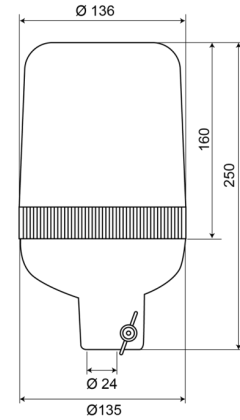

# ROTATING BEACONS

59012B

Rotating beacon | tube mounting | 12V | blue

EAN: 5414184010642

## Specifications

Color	Blue	Light source	Halogen
Connection	Tube mounting	Mounting	Tube mounting, rigid
Diameter mm	136 mm	Operating voltage	12V
ECE R65 Class1	Yes	Operation temperature	-30°C / +50°C
EMC	EMC	Rotations/minute	180 +/- 30
Height mm	250 mm	To be ordered by	1
Height range	241 - 320 mm	Weight (kg)	1 Kg
IP-degree	IP65		