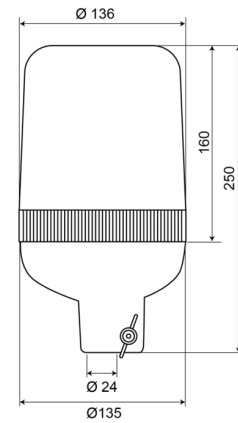

ROTATING BEACONS

59012C

Rotating beacon | tube mounting | 12V | white

EAN: 5414184002630

Specifications

Color	White	Light source	Halogen
Connection	Tube mounting	Mounting	Tube mounting, rigid
Diameter mm	136 mm	Operating voltage	12V
ECE R65	No	Operation temperature	-30°C / +50°C
EMC	EMC	Rotations/minute	180 +/- 30
Height mm	250 mm	To be ordered by	1
Height range	241 - 320 mm	Weight (kg)	1 Kg
IP-degree	IP65		