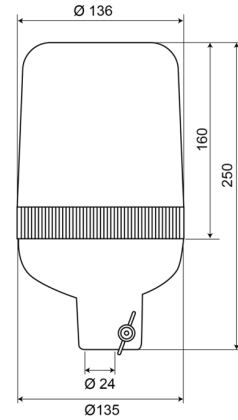

ROTATING BEACONS

59012C

Rotating beacon | tube mounting | 12V | white

EAN: 5414184002630

Specifications

Color	White	Light source	Halogen
Connection	Tube mounting	Mounting	Tube mounting
Diameter mm	136 mm	Operating voltage	12V
ECE R65	No	Operation temperature	-30°C / +50°C
EMC	EMC	Rotations/minute	180 +/- 30
Height mm	250 mm	To be ordered by	1
Height range	241 - 320 mm	Weight (kg)	1 Kg
IP-degree	IP65		