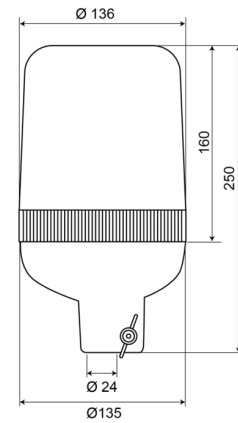

ROTATING BEACONS

590120

Rotating beacon | tube mounting | 12V | amber

EAN: 5414184010659

Specifications

Color	Amber	Light source	Halogen
Connection	Tube mounting	Mounting	Tube mounting
Diameter mm	136 mm	Operating voltage	12V
ECE R65 Class1	Yes	Operation temperature	-30°C / +50°C
EMC	EMC	Rotations/minute	180 +/- 30
Height mm	250 mm	To be ordered by	1
Height range	241 - 320 mm	Weight (kg)	0,905 Kg
IP-degree	IP65		