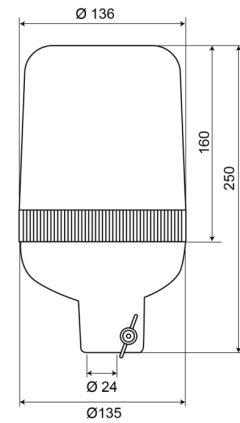

ROTATING BEACONS

59024B

Rotating beacon | tube mounting | 24V | blue

EAN: 5414184010673

Specifications

Color	Blue	Light source	Halogen
Connection	Tube mounting	Mounting	Tube mounting
Diameter mm	136 mm	Operating voltage	24V
ECE R65 Class1	Yes	Operation temperature	-30°C / +50°C
EMC	EMC	Rotations/minute	180 +/- 30
Height mm	250 mm	To be ordered by	1
Height range	241 - 320 mm	Weight (kg)	1 Kg
IP-degree	IP65		