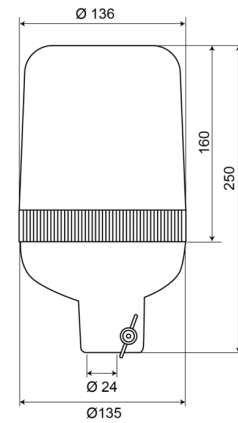

ROTATING BEACONS

59024B

Rotating beacon | tube mounting | 24V | blue

EAN: 5414184010673

Specifications

Color	Blue	Light source	Halogen
Connection	Tube mounting	Mounting	Tube mounting, rigid
Diameter mm	136 mm	Operating voltage	24V
ECE R65 Class1	Yes	Operation temperature	-30°C / +50°C
EMC	EMC	Rotations/minute	180 +/- 30
Height mm	250 mm	To be ordered by	1
Height range	241 - 320 mm	Weight (kg)	1 Kg
IP-degree	IP65		