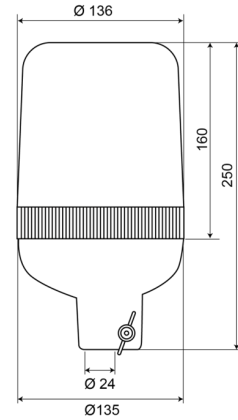

ROTATING BEACONS

59024C

Rotating beacon | tube mounting | 24V | white

EAN: 5414184010680

Specifications

Color	White	Light source	Halogen
Connection	Tube mounting	Mounting	Tube mounting, rigid
Diameter mm	136 mm	Operating voltage	24V
ECE R65	No	Operation temperature	-30°C / +50°C
EMC	EMC	Rotations/minute	180 +/- 30
Height mm	250 mm	To be ordered by	1
Height range	241 - 320 mm	Weight (kg)	1 Kg
IP-degree	IP65		