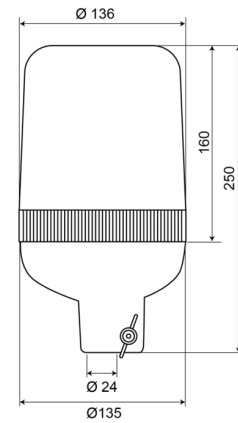

ROTATING BEACONS

59024C

Rotating beacon | tube mounting | 24V | white

EAN: 5414184010680

Specifications

Color	White	Light source	Halogen
Connection	Tube mounting	Mounting	Tube mounting
Diameter mm	136 mm	Operating voltage	24V
ECE R65	No	Operation temperature	-30°C / +50°C
EMC	EMC	Rotations/minute	180 +/- 30
Height mm	250 mm	To be ordered by	1
Height range	241 - 320 mm	Weight (kg)	1 Kg
IP-degree	IP65		