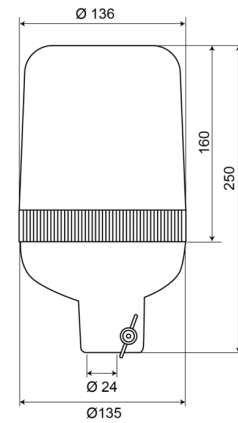

# ROTATING BEACONS

59024G

Rotating beacon | tube mounting | 24V | green

EAN: 5414184011021

## Specifications

Color	Green	Light source	Halogen
Connection	Tube mounting	Mounting	Tube mounting
Diameter mm	136 mm	Operating voltage	24V
ECE R65	No	Operation temperature	-30°C / +50°C
EMC	EMC	Rotations/minute	180 +/- 30
Height mm	250 mm	To be ordered by	1
Height range	241 - 320 mm	Weight (kg)	1 Kg
IP-degree	IP65		