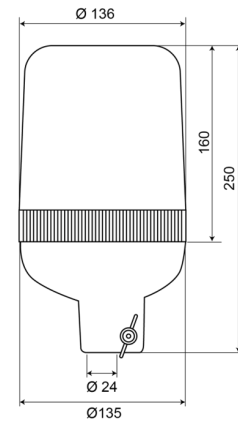

ROTATING BEACONS

590240

Rotating beacon | tube mounting | 24V | amber

EAN: 5414184010697

Specifications

Color	Amber	Light source	Halogen
Connection	Tube mounting	Mounting	Tube mounting
Diameter mm	136 mm	Operating voltage	24V
ECE R65 Class 1	Yes	Operation temperature	-30°C / +50°C
EMC	EMC	Rotations/minute	180 +/- 30
Height mm	250 mm	To be ordered by	1
Height range	241 - 320 mm	Weight (kg)	0,910 Kg
IP-degree	IP65		