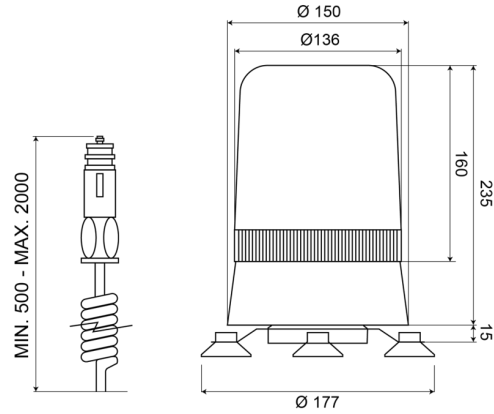

ROTATING BEACONS

595M12B

Rotating beacon | magnetic | 12V | blue

EAN: 5414184010840

Specifications

Color	Blue	Light source	Halogen
Connection	Cigar-lighter plug	Mounting	Magnetic
Diameter mm	177 mm	Operating voltage	12V
ECE R65 Class1	Yes	Operation temperature	-30°C / +50°C
EMC	EMC	Rotations/minute	180 +/- 30
Height mm	250 mm	To be ordered by	1
Height range	241 - 320 mm	Weight (kg)	1,800 Kg