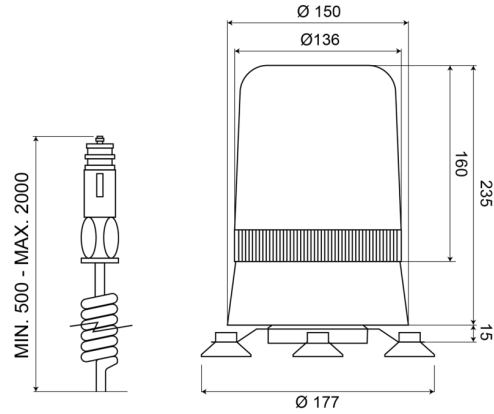

ROTATING BEACONS

595M24B

Rotating beacon | magnetic | 24V | blue

EAN: 5414184010864

Specifications

Color	Blue
Connection	Cigar-lighter plug
Diameter mm	177 mm
Diameter range	211 - 240 mm
ECE R65 Class 1	Yes
EMC	EMC
Height mm	250 mm
Height range	241 - 320 mm

Light source	Halogen
Mounting	Magnetic
Operating voltage	24V
Operation temperature	-30°C / +50°C
Rotations/minute	180 +/- 30
To be ordered by	1
Weight (kg)	1,800 Kg