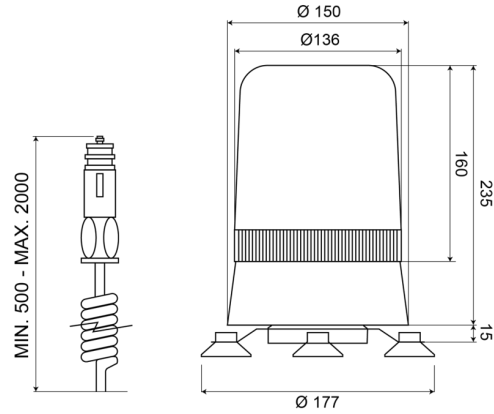

# ROTATING BEACONS

595M24C

Rotating beacon | magnetic | 24V | white

EAN: 5414184002692

## Specifications

Color	White	Light source	Halogen
Connection	Cigar-lighter plug	Mounting	Magnetic
Diameter mm	177 mm	Operating voltage	24V
ECE R65	No	Operation temperature	-30°C / +50°C
EMC	EMC	Rotations/minute	180 +/- 30
Height mm	250 mm	To be ordered by	1
Height range	241 - 320 mm	Weight (kg)	1,800 Kg