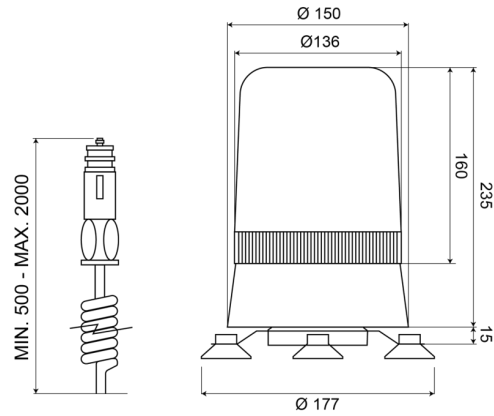

# ROTATING BEACONS

595M24C

Rotating beacon | magnetic | 24V | white

EAN: 5414184002692

## Specifications

Color	White	Light source	Halogen
Connection	Cigar-lighter plug	Mounting	Magnetic
Diameter mm	177 mm	Operating voltage	24V
ECE R65	No	Operation temperature	-30°C / +50°C
EMC	EMC	Rotations/minute	180 +/- 30
Height mm	250 mm	To be ordered by	1
Height range	241 - 320 mm	Weight (kg)	1,800 Kg