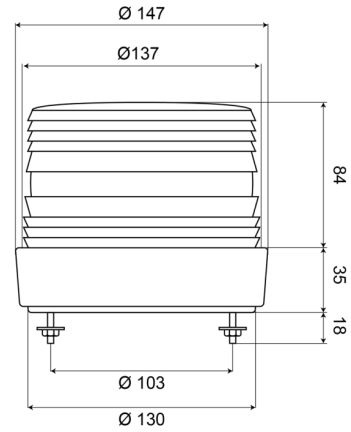

# ROTATING BEACONS

620B

Beacon | Xenon | 2 bolt mounting | 12-48V | blue

EAN: 5414184500013

## Specifications

Certification	CE	Light source	Xenon
Color	Blue	Mounting	2 bolt mounting
Connection	Open cable ends	Operating voltage	12V - 48V
Current draw Amp	Max 0,8 Amp	Operation temperature	-30°C / +50°C
Diameter mm	137 mm	Packing	White box with label
Diameter range	171 - 210 mm	To be ordered by	1
ECE R65	No	Weight (kg)	0,700 Kg
Flashes/minute	60-70		
Height mm	120 mm		
Height range	111 - 130 mm		