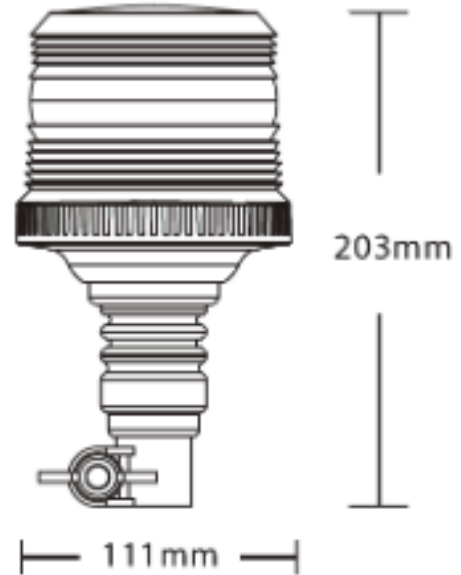

# ROTATING BEACONS

622LEDFLEX-OR

Beacon | LED | flexible tube mounting | 12-24V | amber

EAN: 5414184018426

## Specifications

Color	Amber	IP-degree	IP67
Colour of lens	Amber	Light source	LED
Diameter mm	110 mm	Mounting	Flexible tube mounting
ECE R65 Class1	Yes	Operating voltage	12V - 24V
EMC R10	Yes	Packing	White box with label
Height mm	204 mm	To be ordered by	1
Height range	171 - 210 mm	Weight (kg)	0,546 Kg