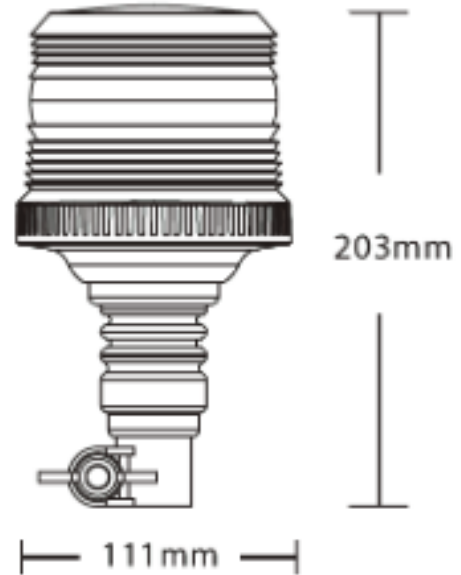

ROTATING BEACONS

622LEDFLEX-OR

Beacon | LED | flexible tube mounting | 12-24V | amber

EAN: 5414184018426

Specifications

Color	Amber	IP-degree	IP67
Colour of lens	Amber	Light source	LED
Diameter mm	110 mm	Mounting	Tube mounting, flexible
ECE R65 Class1	Yes	Operating voltage	12V - 24V
EMC R10	Yes	Packing	White box with label
Height mm	204 mm	To be ordered by	1
Height range	171 - 210 mm	Weight (kg)	0,546 Kg