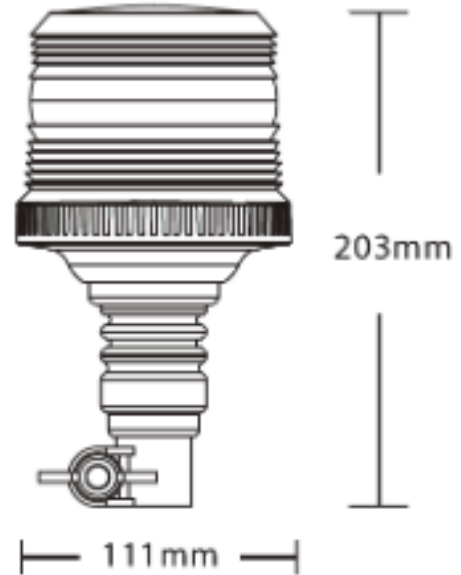

ROTATING BEACONS

622LEDFLEX-OR

Beacon | LED | flexible tube mounting | 12-24V | amber

EAN: 5414184018426

Specifications

Color	Amber	IP-degree	IP67
Colour of lens	Amber	Light source	LED
Diameter mm	110 mm	Mounting	Flexible tube mounting
ECE R65 Class1	Yes	Operating voltage	12V - 24V
EMC R10	Yes	Packing	White box with label
Height mm	204 mm	To be ordered by	1
Height range	171 - 210 mm	Weight (kg)	0,546 Kg