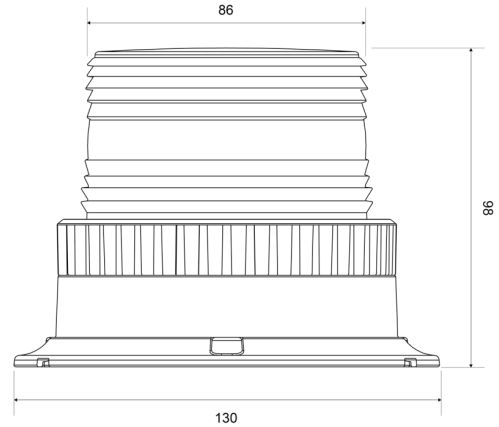

# ROTATING BEACONS

623LED-BL

Beacon | LED | 3 bolt mounting | 10-110V | blue

EAN: 5414184690653

## Specifications

Color	Blue	Light source	LED
Connection	Open cable ends	Mounting	3 bolt mounting
Diameter mm	86 mm	Number of LEDs	6
Diameter range	70 - 110 mm	Number of flash patterns	8
ECE R65	No	Operating voltage	11V - 110V
ECE R65 Class 1	No	Packing	Brown box with label
ECE R65 Class 2	No	Synchronisable	No
Height mm	98 mm	To be ordered by	1
Height range	70 - 110 mm	Waterproof	Yes
IP-degree	IPX5	Watt	6 Watt
Length of cable (m)	0,35 m	Weight (kg)	0,400 Kg