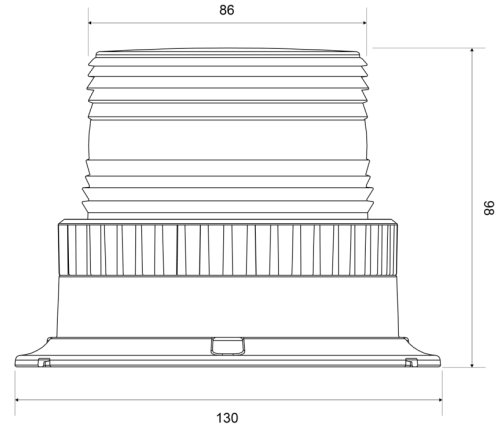

# ROTATING BEACONS

623LED-M-BL

Beacon | LED | magnetic | 12-24V | blue

EAN: 5414184690660

## Specifications

Color	Blue	Operating voltage	12V - 24V
Connection	Cigar-lighter plug	Packing	Brown box with label
Diameter mm	86 mm	Synchronisable	No
ECE R65	No	To be ordered by	1
Height mm	98 mm	Waterproof	Yes
Height range	70 - 110 mm	Watt	6 Watt
Light source	LED	Weight (kg)	0,669 Kg
Mounting	Magnetic		
Number of LEDs	6		
Number of flash patterns	1		