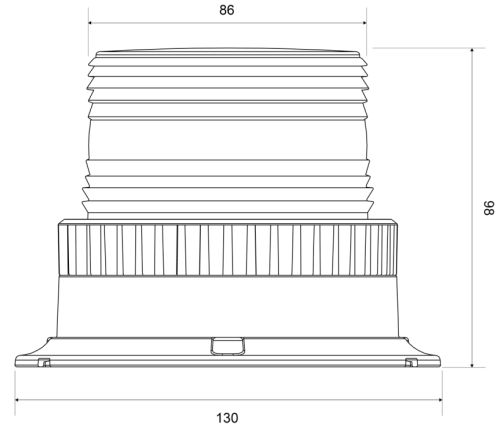

ROTATING BEACONS

623LED-M-BL

Beacon | LED | magnetic | 12-24V | blue

EAN: 5414184690660

Specifications

Color	Blue	Operating voltage	12V - 24V
Connection	Cigar-lighter plug	Packing	Brown box with label
Diameter mm	86 mm	Synchronisable	No
ECE R65	No	To be ordered by	1
Height mm	98 mm	Waterproof	Yes
Height range	70 - 110 mm	Watt	6 Watt
Light source	LED	Weight (kg)	0,669 Kg
Mounting	Magnetic		
Number of LEDs	6		
Number of flash patterns	1		