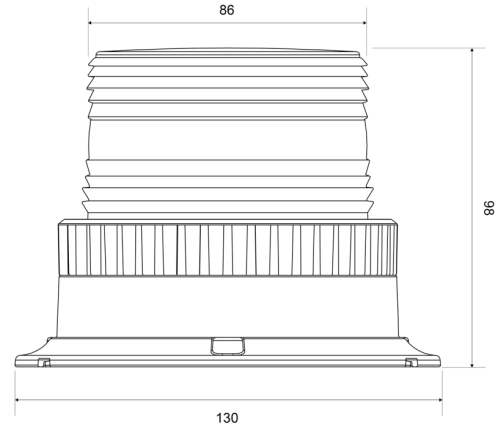

ROTATING BEACONS

623LED-M-BL

Beacon | LED | magnetic | 12-24V | blue

EAN: 5414184690660

Specifications

Color	Blue	Operating voltage	12V - 24V
Connection	Cigar-lighter plug	Packing	Brown box with label
Diameter mm	86 mm	Synchronisable	No
ECE R65	No	To be ordered by	1
Height mm	98 mm	Waterproof	Yes
Height range	70 - 110 mm	Watt	6 Watt
Light source	LED	Weight (kg)	0,669 Kg
Mounting	Magnetic		
Number of LEDs	6		
Number of flash patterns	1		