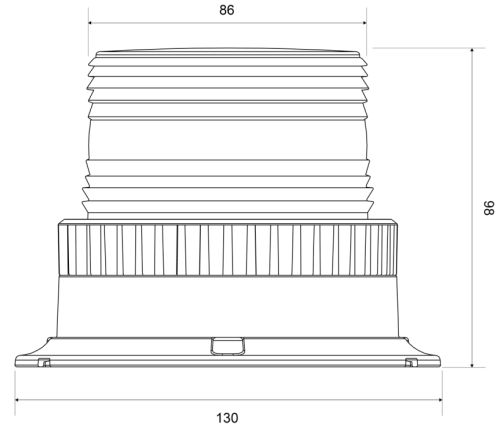

ROTATING BEACONS

623LED-M-BL

Beacon | LED | magnetic | 12-24V | blue

EAN: 5414184690660

Specifications

Color	Blue	Number of LEDs	6
Connection	Cigar-lighter plug	Number of flash patterns	1
Diameter mm	86 mm	Operating voltage	12V - 24V
Diameter range	70 - 110 mm	Packing	Brown box with label
ECE R65	No	Synchronisable	No
Height mm	98 mm	To be ordered by	1
Height range	70 - 110 mm	Waterproof	Yes
Light source	LED	Watt	6 Watt
Mounting	Magnetic	Weight (kg)	0,669 Kg