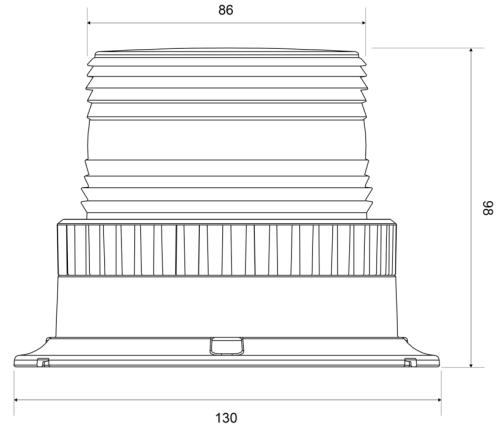

ROTATING BEACONS

623LED-M-BL

Beacon | LED | magnetic | 12-24V | blue

EAN: 5414184690660

Specifications

Color	Blue	Operating voltage	12V - 24V
Connection	Cigar-lighter plug	Packing	Brown box with label
Diameter mm	86 mm	Synchronisable	No
ECE R65	No	To be ordered by	1
Height mm	98 mm	Waterproof	Yes
Height range	70 - 110 mm	Watt	6 Watt
Light source	LED	Weight (kg)	0,669 Kg
Mounting	Magnetic		
Number of LEDs	6		
Number of flash patterns	1		