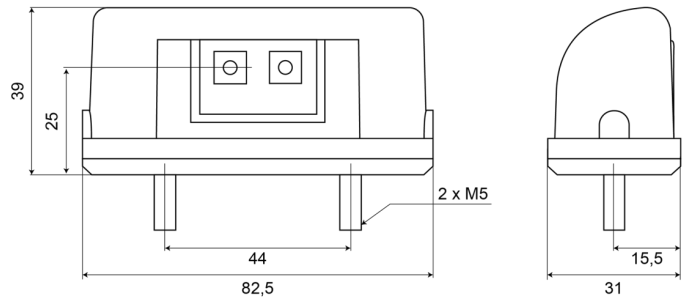

LIGHTS FRONT AND REAR

69 LED

Licence plate light black

EAN: 5414184003842

Specifications

Certification	ECE R4	Mounting	2 bolts
Colour of lens	Clear	Mounting side	Rear
Connection	Open cable ends	Number of LEDs	2
Dimensions	82,5 mm x 31 mm x 39 mm	Operating voltage	12V - 24V
IP-degree	IP66+IP68	Packing	POS packaging
Length of cable (m)	0,20 m	To be ordered by	1
Light source	LED	Type	Licence plate lights
Material	ABS/PMMA	Weight (kg)	0,057 Kg