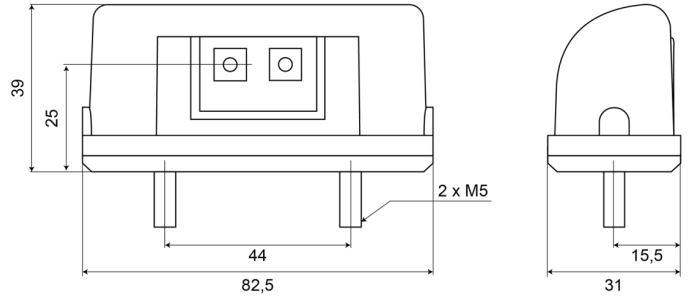

LIGHTS FRONT AND REAR

69 LED

Licence plate light black

EAN: 5414184003842

Specifications

Certification	ECE R4	Mounting	2 bolts
Colour of lens	Clear	Mounting side	Rear
Connection	Open cable ends	Number of LEDs	2
Dimensions	82,5 mm x 31 mm x 39 mm	Operating voltage	12V - 24V
IP-degree	IP66+IP68	Packing	POS packaging
Length of cable (m)	0,20 m	To be ordered by	1
Light source	LED	Type	Licence plate lights
Material	ABS/PMMA	Weight (kg)	0,057 Kg