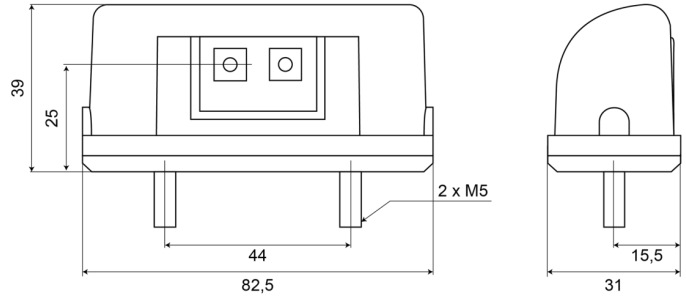

### Specifications

Certification	ECE R4	Mounting	2 bolts
Colour of lens	Clear	Mounting side	Rear
Connection	Open cable ends	Number of LEDs	2
Dimensions	82,5 mm x 31 mm x 39 mm	Operating voltage	12V - 24V
IP-degree	IP66+IP68	Packing	POS packaging
Length of cable (m)	0,20 m	To be ordered by	1
Light source	LED	Type	Licence plate lights
Material	ABS/PMMA	Weight (kg)	0,057 Kg