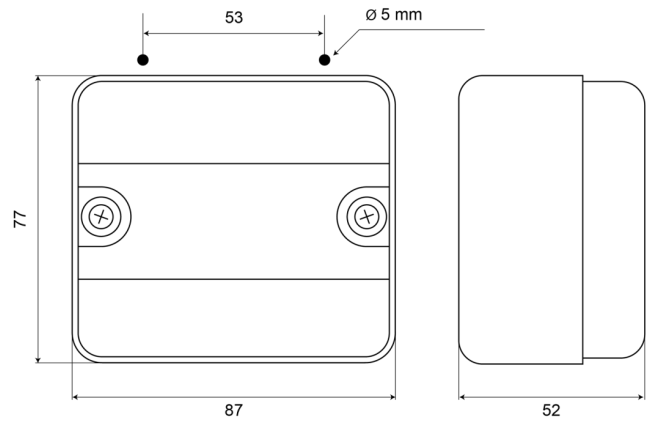

LIGHTS FRONT AND REAR

690C

Reversing light | halogen

EAN: 5414184530201

Specifications

Certification	ECE R23	Packing	White box with label
Colour of lens	White	Thickness mm	52 mm
Connection	N/A	To be ordered by	1
Height mm	77 mm	Type	Reverse lights
Light source	Halogen	Watt	21 Watt
Mounting	Surface mount	Weight (kg)	0,075 Kg
Mounting side	Rear	Width mm	53 mm
Number of flash patterns	N/A		