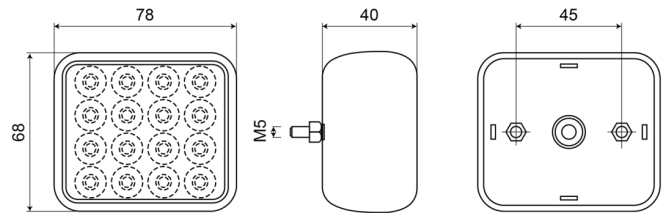

## Specifications

Certification	ECE R23	Operating voltage	12V - 24V
Colour of lens	White	Packing	Bag with label
Connection	Open cable ends	Thickness mm	18 mm
Height mm	95 mm	To be ordered by	1
Light source	LED	Type	Reverse lights
Mounting	Surface mount	Waterproof	Yes
Mounting side	Rear	Weight (kg)	0,145 Kg
Number of LEDs	16	Width mm	95 mm