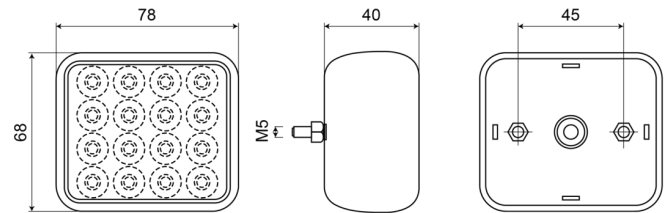

LIGHTS FRONT AND REAR

690C-LED

LED reversing light

EAN: 5414184017757

Specifications

Certification	ECE R23	Operating voltage	12V - 24V
Colour of lens	White	Packing	Bag with label
Connection	Open cable ends	Thickness mm	18 mm
Height mm	95 mm	To be ordered by	1
Light source	LED	Type	Reverse lights
Mounting	Surface mount	Waterproof	Yes
Mounting side	Rear	Weight (kg)	0,145 Kg
Number of LEDs	16	Width mm	95 mm