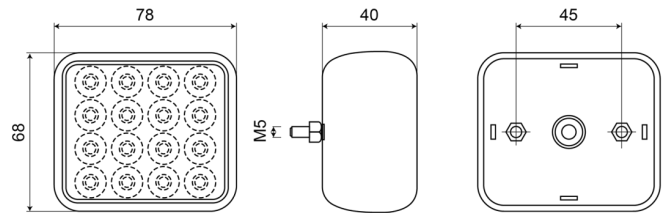

LIGHTS FRONT AND REAR

690C-LED

LED reversing light

EAN: 5414184017757

Specifications

Certification	ECE R23	Operating voltage	12V - 24V
Colour of lens	White	Packing	Bag with label
Connection	Open cable ends	Thickness mm	18 mm
Height mm	95 mm	To be ordered by	1
Light source	LED	Type	Reverse lights
Mounting	Surface mount	Waterproof	Yes
Mounting side	Rear	Weight (kg)	0,145 Kg
Number of LEDs	16	Width mm	95 mm