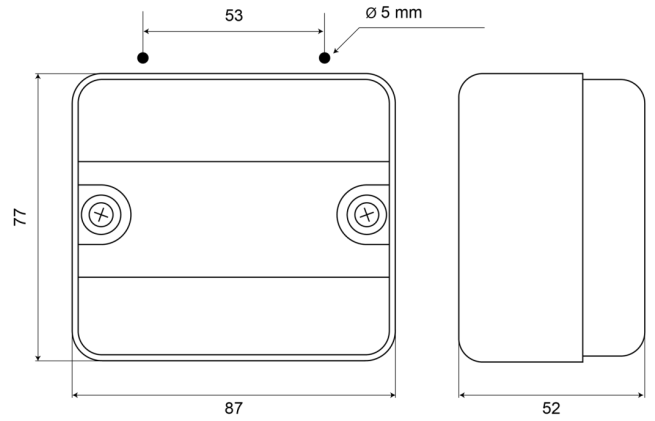

## Specifications

Certification	ECE R38	Packing	White box with label
Colour of lens	Red	Thickness mm	52 mm
Connection	N/A	To be ordered by	1
Height mm	77 mm	Type	Rear fog lights
Light source	Halogen	Watt	21 Watt
Mounting	Surface mount	Weight (kg)	0,075 Kg
Mounting side	Rear	Width mm	53 mm
Number of flash patterns	N/A		