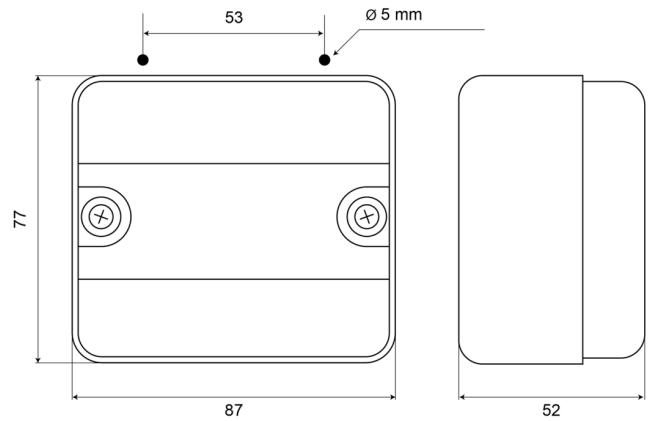

LIGHTS FRONT AND REAR

690R

Rear fog light | square | halogen

EAN: 5414184530218

Specifications

Certification	ECE R38	Packing	White box with label
Colour of lens	Red	Thickness mm	52 mm
Connection	N/A	To be ordered by	1
Height mm	77 mm	Type	Rear fog lights
Light source	Halogen	Watt	21 Watt
Mounting	Surface mount	Weight (kg)	0,075 Kg
Mounting side	Rear	Width mm	53 mm
Number of flash patterns	N/A		