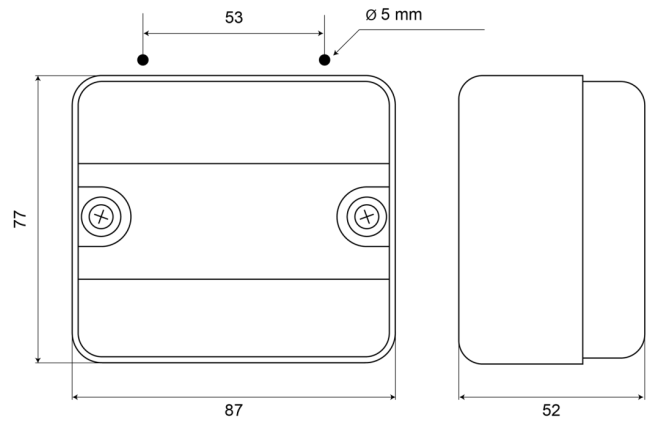

## Specifications

Certification	ECE R38	Packing	White box with label
Colour of lens	Red	Thickness mm	52 mm
Connection	N/A	To be ordered by	1
Height mm	77 mm	Type	Rear fog lights
Light source	Halogen	Watt	21 Watt
Mounting	Surface mount	Weight (kg)	0,075 Kg
Mounting side	Rear	Width mm	53 mm
Number of flash patterns	N/A		